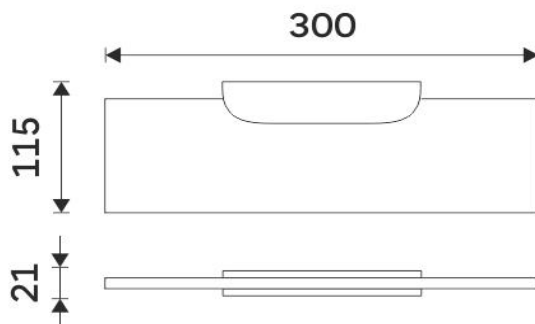

montáž / installation :

montážní konzole / installation bracket :

materiál - úprava (barva) / material - surface finish (colour) :

-chrom
-chrome

→ 600
↑ 3200
↗ 1400

EAN : **8595187114814**

ROMVEL spol. s r. o.
Dr. Milady Horákové 561/86a
Liberec 7, 460 07
Česká Republika / Czech Republic

T: (+420) 485 105 671
T: (+420) 485 107 441
F: (+420) 485 105 674
E: nimco@nimco.cz

www.nimco.cz