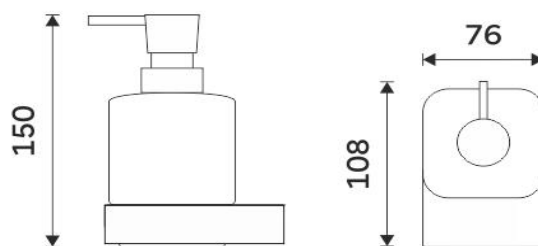

NK 30031C-26

Nikau

Dávkovač tekutého mýdla

Dávkovač na tekuté mýdlo o objemu 250 ml. Nádobka z matovaného skla. Pumpička plast/chrom.

Soap dispenser

Soap dispenser. Volume 250 ml. Satinated glass container. Plastic / chrome pump.

Náhradní díly / Spare parts

NK 30050X-26

Samotný úchyt Nikau
Individual holder Nikau

1029C-Ki

Náhradní nádobka dávkovače- matované sklo
0

1028Z-26

Dávkovácí pumpička
Pump

montáž / installation :

montážní konzole / installation bracket :

materiál - úprava (barva) / material - surface finish (colour) :

-chrom
-chrome

→ 1400
↑ 1900
↗ 900

EAN : 8595187114647

ROMVEL spol. s r. o.
Dr. Milady Horákové 561/86a
Liberec 7, 460 07
Česká Republika / Czech Republic

T: (+420) 485 105 671
T: (+420) 485 107 441
F: (+420) 485 105 674
E: nimco@nimco.cz

www.nimco.cz