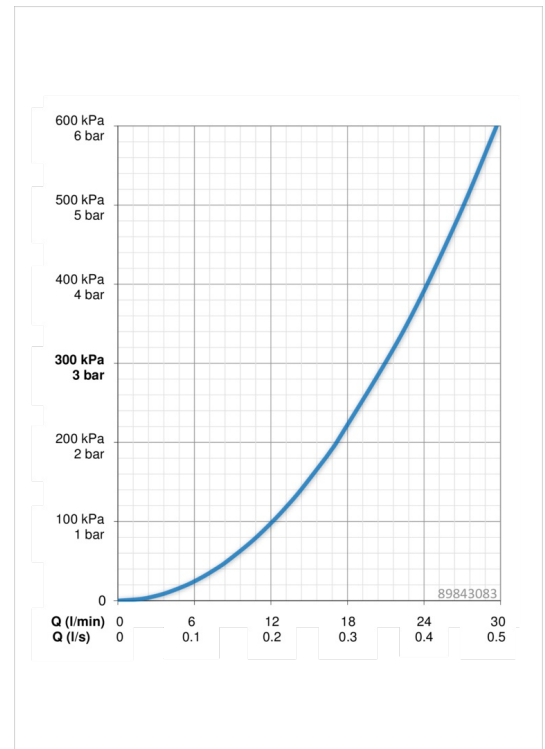

Regulations

EN standard **EN 817**