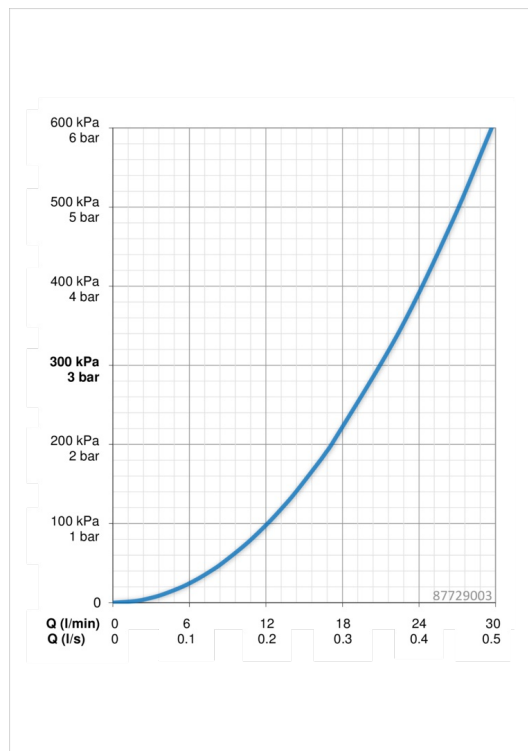

Technical data

Flow properties

Flow-rate at 3 bar **21.0 / 21.0 l/min**

Technical properties

Hot water supply **max. +90°C**
 Working pressure **0.5-10 bar**

Regulations

EN standard **EN 817**

Spare parts