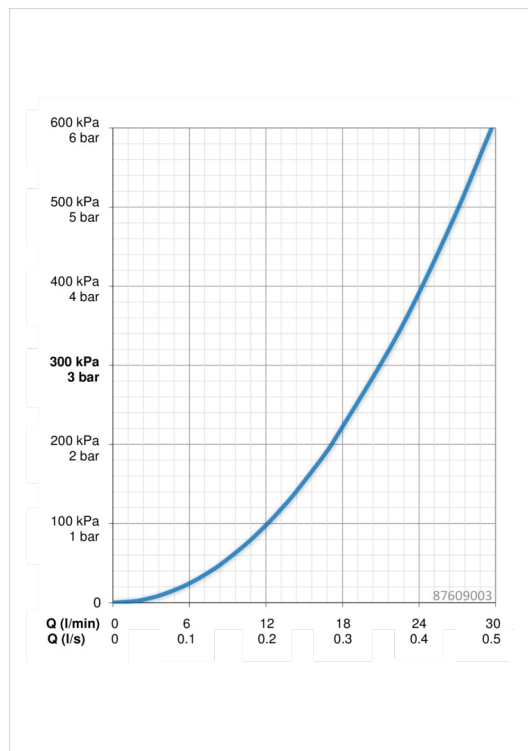

EAN: 4015474287051
static.hansa.com/87609003

- Bath tub
- Jednopáková, Sada pro konečnou montáž
- Upevnění na zeď pro vestavěnou jednotku
- Chrom
- Jedna ovládací páka / rukojeť, Páka se symboly teplé a studené vody
- Otočný přepínač
- Funkce pro nastavení maximální teploty a průtoku vody, Teplotní omezovač (lze nastavit dodatečně)
- $\varnothing$ 35 mm keramická kartuše pro ovládání teploty a průtoku vody
- Tělo baterie z mosazy DZR
- Squarewallrosette, FunctionUnitFixedWithScrews, BLUECLICK, BLUETUNE

Technical data

Flow properties

Flow-rate at 3 bar **21.0 / 21.0 l/min**

Technical properties

Hot water supply **max. +90°C**
Working pressure **0.5-10 bar**

Regulations

EN standard **EN 817**