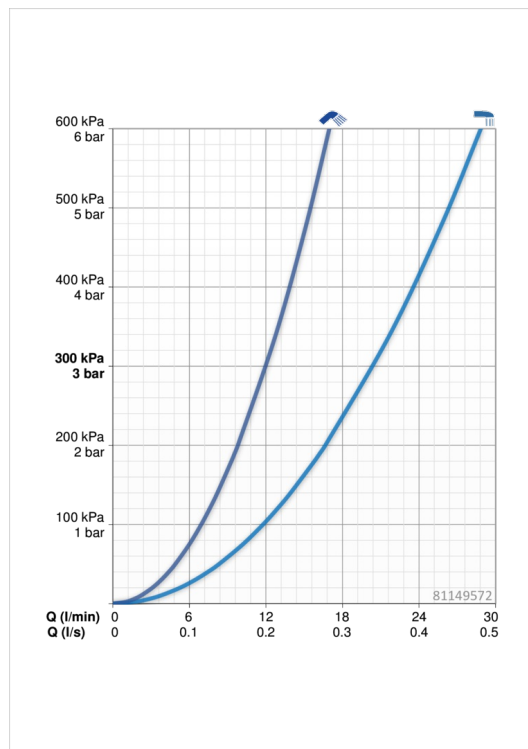

EAN: 4057304004711
static.hansa.com/81149572

- Bath tub
- Sada pro konečnou montáž, Termostatický
- Upevnění na zeď pro vestavěnou jednotku
- Chrom
- Rukojeť regulátoru teploty, Rukojeť regulátoru průtoku
- Otočný přepínač
- Bezpečnostní pojistka proti opaření při 38 °C
- Termostatická kartuše pro ovládání teploty, Zpětný ventil (zpětné ventily)
- Tělo baterie z mosazy DZR, Přepínač s funkcí uzavření a regulace průtoku vody
- Rosetteplateframe, Softedgewallrosette, Sleeve, FunctionUnitFixedWithScrews, BLUECLICK, BLUETUNE

Technical data

Flow properties

Flow-rate at 3 bar	20.4 / 12.0 l/min
Pressure loss with flow (0.2 l/s)	1 bar
Pressure loss with flow (0.3 l/s)	3 bar

Technical properties

DN-size (nominal dimension)	DN15
Hot water supply	max. +90°C
Working pressure	0.5-10 bar
Material	brass

Regulations

EN standard	EN 1111
Noise class	I (ISO 3822)