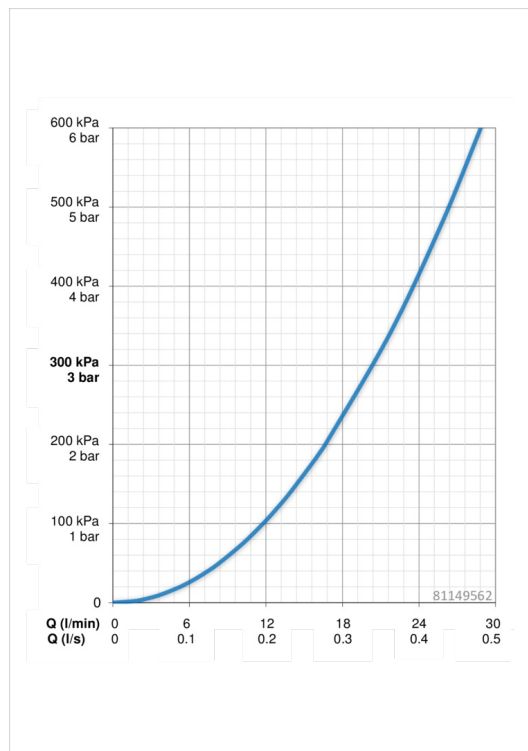

Technical data

Flow properties

Flow-rate at 3 bar **20.4 / 20.4 l/min**

Technical properties

Hot water supply **max. +90°C**
 Working pressure **1-10 bar**

Regulations

EN standard **EN 1111**

Spare parts