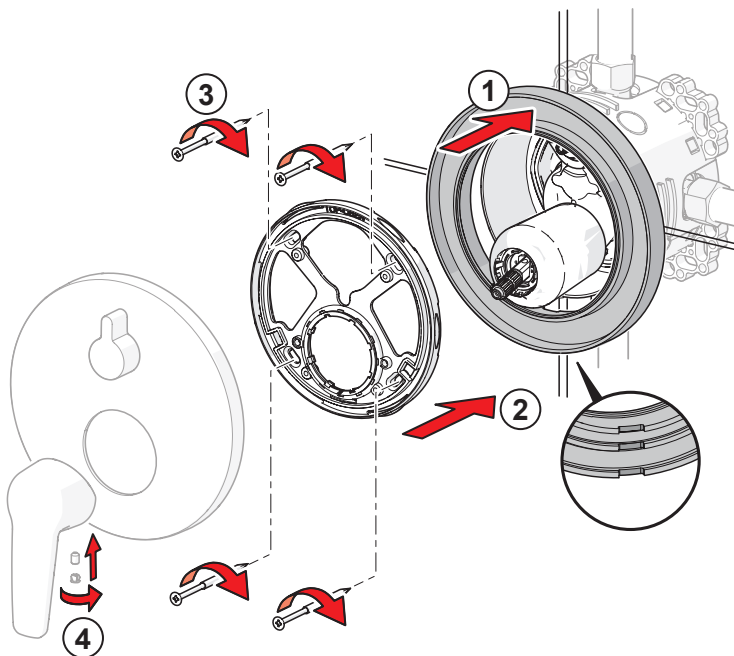

③

④

**59 914 191**

15 mm (max. 30 mm)

**Distance adapter**

**59 914 192**

[http://movie.hansa.com/blbx\\_trblshoot\\_extension](http://movie.hansa.com/blbx_trblshoot_extension)