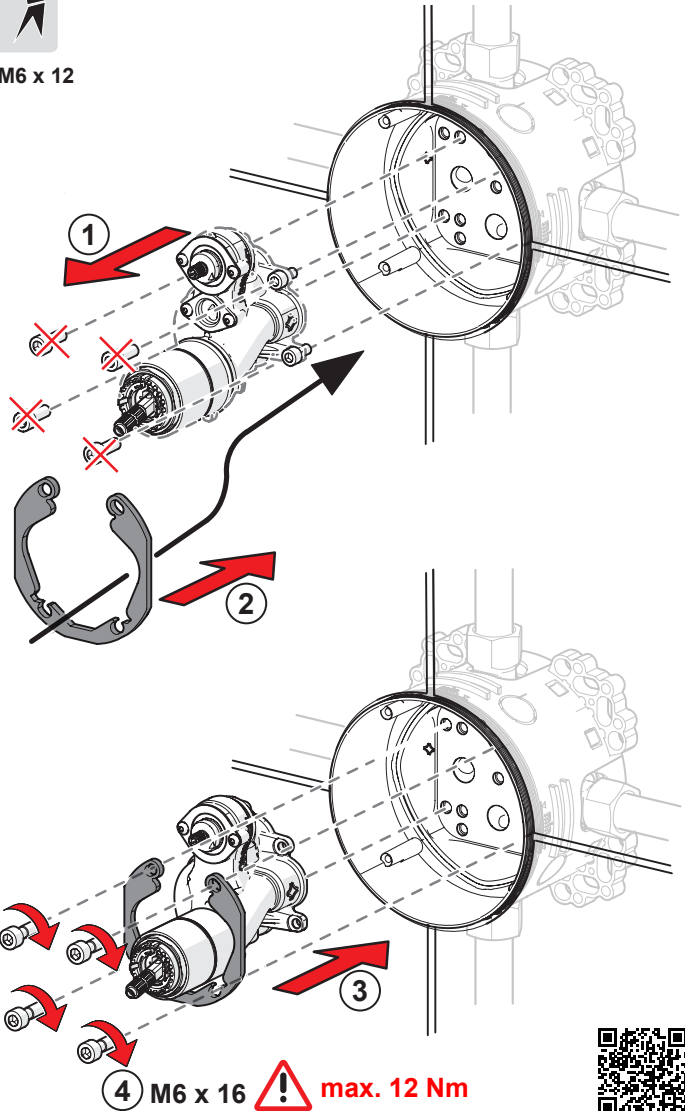

Spare parts

CZ Náhradní díly

FI Varaosat

NL Reserveonderdelen

RU Запасные части

DE Ersatzteile

FR Pièces détachées

NO Reservedeler

SE Reservdelar

DK Reservedele

HU Alkatrészek

PL Części zamienne

SK Náhradné diely

ES Piezas de recambio

IT Pezzi di ricambio

PT Peças de reposição

59 914 186

max $\pm 3.5^\circ$

Bluetune kit

④ M6 x 16 max. 12 Nm

<http://movie.hansa.com/blbx_trb1shoot_angle>