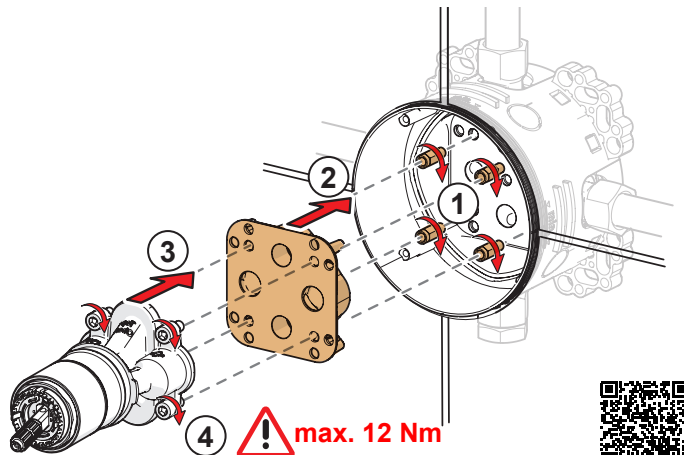

59 914 182

15 mm (max. 30 mm)

Extension set

[http://movie.hansa.com/blbx\\_trblshoot\\_extension](http://movie.hansa.com/blbx_trblshoot_extension)

59 914 184

Reverse adapter

[http://movie.hansa.com/blbx\\_trblshoot\\_warmcold](http://movie.hansa.com/blbx_trblshoot_warmcold)