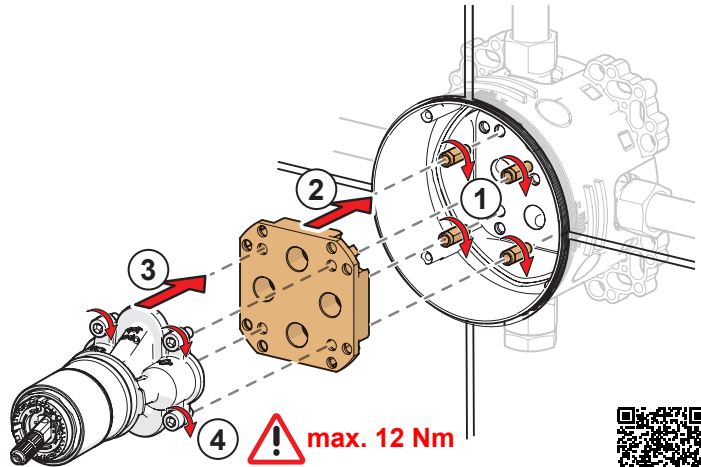

59 914 182

15 mm (max. 30 mm)

Extension set

[http://movie.hansa.com/blbx\\_trblshoot\\_extension](http://movie.hansa.com/blbx_trblshoot_extension)

59 914 184

Reverse adapter

[http://movie.hansa.com/blbx\\_trblshoot\\_warmcold](http://movie.hansa.com/blbx_trblshoot_warmcold)