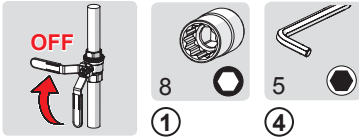

59 914 182

15 mm (max. 30 mm)

Extension set

[http://movie.hansa.com/blbx\\_trblshoot\\_extension](http://movie.hansa.com/blbx_trblshoot_extension)

59 914 184

Reverse adapter

[http://movie.hansa.com/blbx\\_trblshoot\\_warmcold](http://movie.hansa.com/blbx_trblshoot_warmcold)