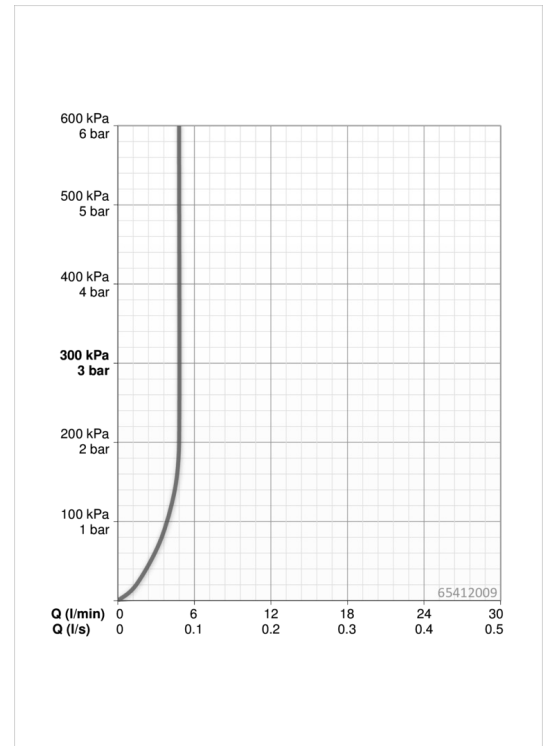

Regulations

EMC Directive **C E 2014/53/EU**
EN standard **EN 15091**
Protection class **IP 55 / transformer IP 20**