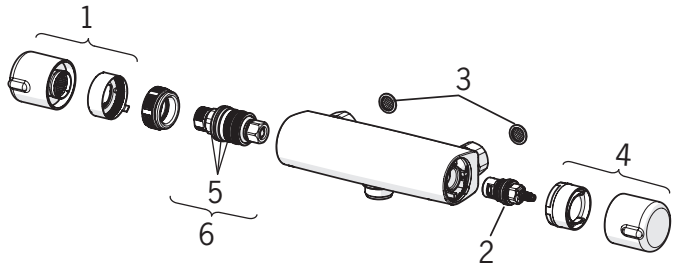

4 59 914 396

5 59 914 113

6 59 914 114

**NaN** 59 914 319

**NaN** 59 904 793

**NaN** 59 914 472

Oras Group is a powerful European provider of sanitary fittings: the market leader in the Nordics and a leading company in Continental Europe. The company's mission is to make the use of water easy and sustainable and its vision is to become the European leader of advanced sanitary fittings. Oras Group has two strong brands, Oras and Hansa.