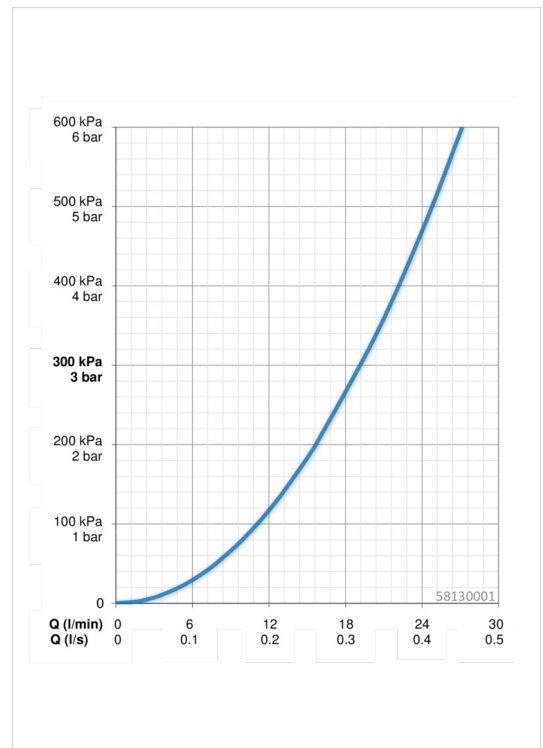

EAN: 4015474255630
static.hansa.com/58130001

- Shower
- Termostatický
- Montáž na zeď/ nástěnný
- Chrom
- Rukojeť regulátoru teploty, Rukojeť regulátoru průtoku, Eco funkce k omezení průtoku vody
- Teplotní omezovač (lze nastavit dodatečně), Bezpečnostní pojistka proti opaření při 38 °C
- Termostatická kartuše pro ovládání teploty, Filtr(y) na nečistoty, Uzavírací vršek s keramickými destičkami, Zpětný ventil (zpětné ventily)
- Tělo baterie z mosazy DZR
- WithoutCouplings
- zabezpečeno proti zpětnému toku při použití v domácnosti (podle DIN EN 1717)

Technical data

Flow properties

Flow-rate at 3 bar	19.2 l/min
Pressure loss with flow (0.2 l/s)	1.3 bar

Technical properties

DN-size (nominal dimension)	DN15
Hot water supply	max. +90°C
Working pressure	1-10 bar

Regulations

EN standard	EN 1111
Noise class	I (ISO 3822)