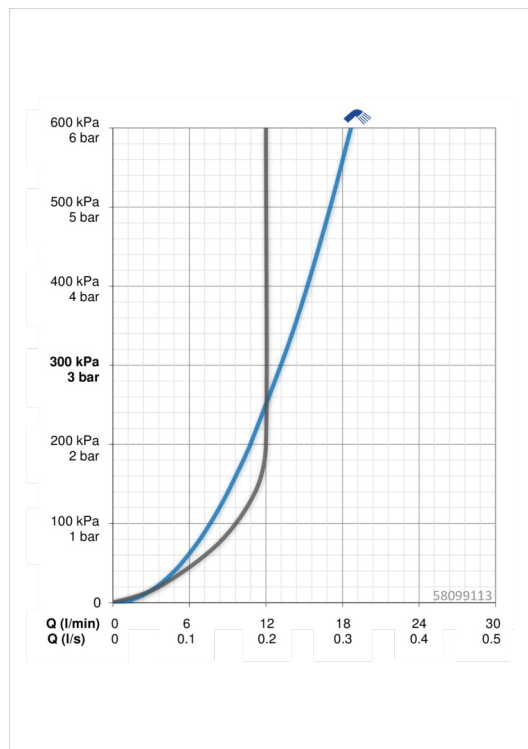

Regulations

EN standard	EN 1111