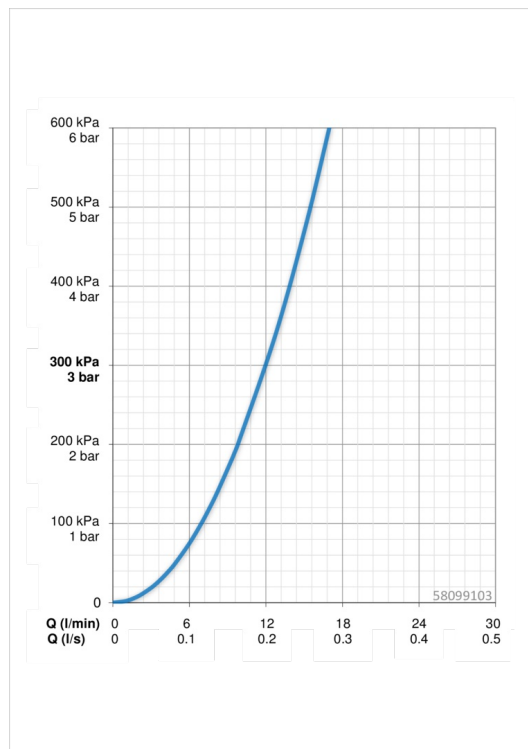

Regulations

EN standard	EN 1111