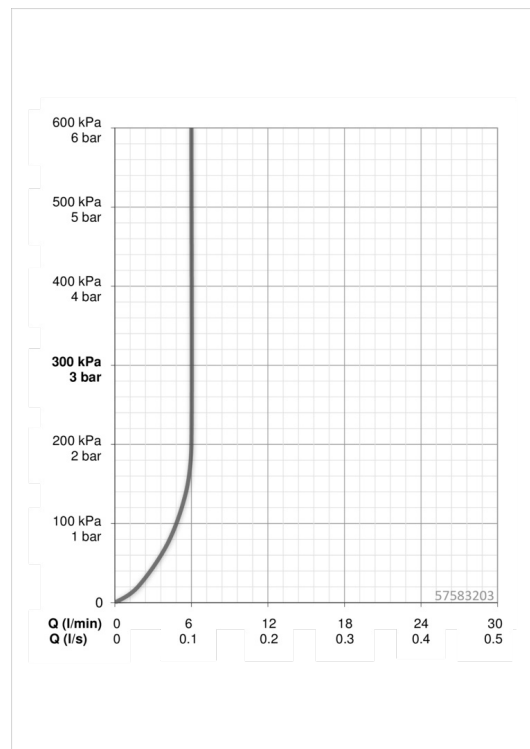

EAN: 4015474262133
static.hansa.com/57583203

- Bidet
- S bočním ovládáním
- Stojánková
- Chrom
- PCA® aerátor s konstatním průtokovým množstvím nezávislým na změnách tlaku, CACHE® aerátor umístěný přímo ve výtokovém rameni vodovodní baterie, Aerator s kloubovým čepem a možností nastavení směru proudu vody
- Jedna ovládací páka / rukojeť, Páka se symboly teplé a studené vody
- Mechanický uzávěr odpadu s táhlem
- $\varnothing$ 25 mm keramická kartuše pro ovládání teploty a průtoku vody
- Flexibilní připojovací hadice
- Tělo baterie z mosazy DZR

Technical data

Flow properties

Flow-rate at 3 bar (with flow controller) **6.0 l/min**

Technical properties

DN-size (nominal dimension) **DN15**
Hot water supply **max. +90°C**
Working pressure **0.5-10 bar**
Connection size **G3/8**
Projection **141 mm**

Regulations

EN standard **EN 817**