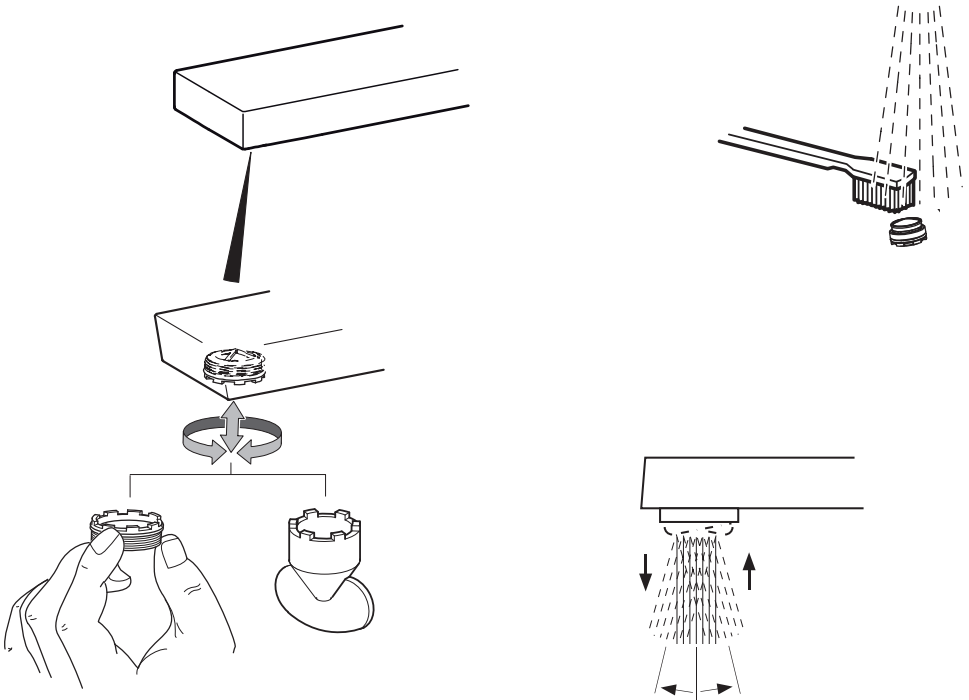

HU Takarítás a csapot

IT Pulizia della rubinetteria

NL Reinigen van de kraan

PT Limpeza da torneira

RO Curățire

SK Čistenie vodovodnej batérie

Oras Group is a powerful European provider of sanitary fittings: the market leader in the Nordics and a leading company in Continental Europe. The company's mission is to make the use of water easy and sustainable and its vision is to become the European leader of advanced sanitary fittings. Oras Group has two strong brands, Oras and Hansa.