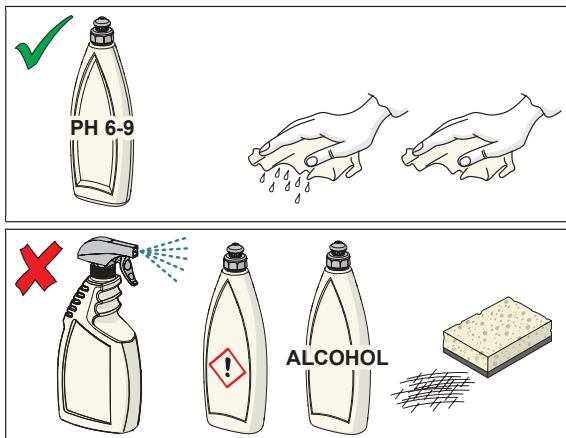

HU Takarítás a csapot

IT Pulizia della rubinetteria

NL Reinigen van de kraan

PT Limpeza da torneira

RO Curățire

SK Čistenie vodovodnej batérie

Oras Group is a powerful European provider of sanitary fittings: the market leader in the Nordics and a leading company in Continental Europe. The company's mission is to make the use of water easy and sustainable and its vision is to become the European leader of advanced sanitary fittings. Oras Group has two strong brands, Oras and Hansa.