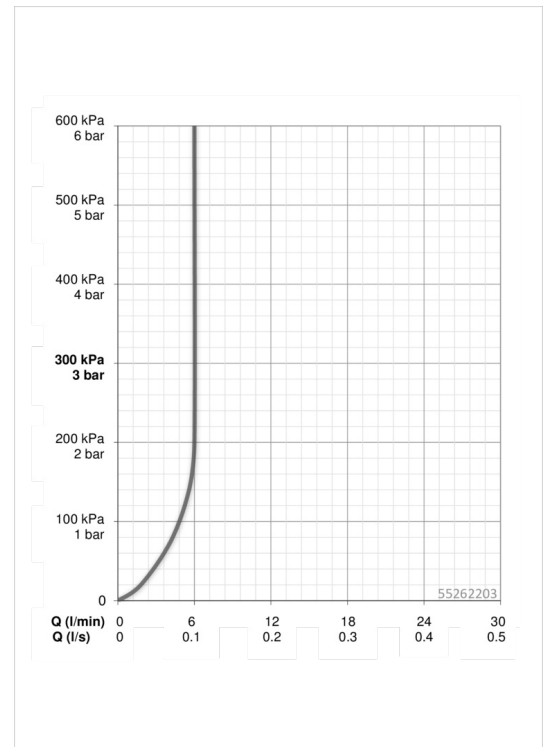

EAN: 4015474261693
static.hansa.com/55262203

- Washbasin
- S bočním ovládním
- Stojánková
- Chrom
- Otočné výtokové rameno
- PCA® aerátor s konstatním průtokovým množstvím nezávislým na změnách tlaku, CACHE® aerátor umístěný přímo ve výtokovém rameni vodovodní baterie
- Jedna ovládací páka / rukojeť, Páka se symboly teplé a studené vody
- Mechanický uzávěr odpadu s táhlem
- $\varnothing$ 25 mm keramická kartuše pro ovládní teploty a průtoku vody
- Flexibilní připojovací hadice
- Tělo baterie z mosazy DZR

Technical data

Flow properties

Flow-rate at 3 bar (with flow controller) **6.0 l/min**

Technical properties

DN-size (nominal dimension) **DN15**
Hot water supply **max. +80°C**
Working pressure **0.5-10 bar**
Connection size **G3/8**
Projection **115 mm**
Material **brass**

Regulations

EN standard **EN 817**