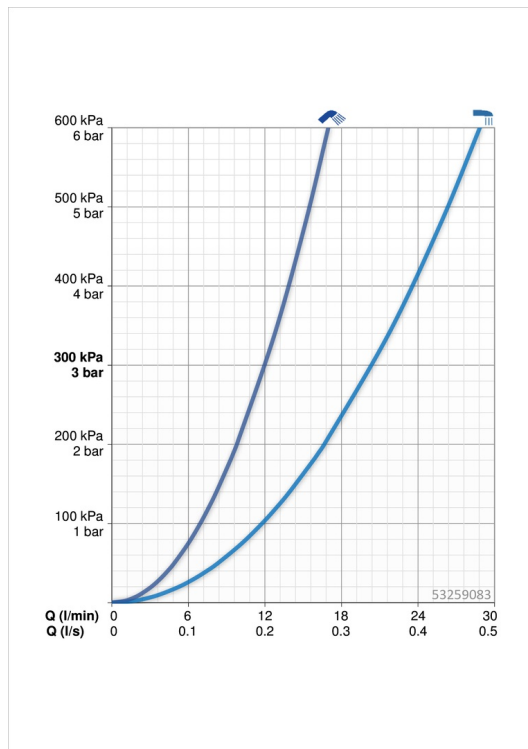

EAN: 4057304007002
static.hansa.com/53259083

trim kit single-lever mixer

- Bath tub
- Sada pro konečnou montáž, Jednopáková
- Montáž na okraj vany, Montáž do obkladů
- Chrom
- Jedna ovládací páka / rukojeť, Páka se symboly teplé a studené vody, Rukojeť regulátoru průtoku
- Ruční sprcha, Sprchová hadice (1750 mm)
- Pulzující proud, Intenzivní proud, Jemný proud
- Zpětný ventil (zpětné ventily)
- Softedgewallrosette, Sleeve

Technical data

Flow properties

Flow-rate at 3 bar	20.4 / 12.0 l/min
Pressure loss with flow (0.2 l/s)	3 bar
Pressure loss with flow (0.3 l/s)	3 bar

Technical properties

Hot water supply	max. +65°C
Working pressure	0.5-10 bar
Material	brass

Regulations

EN standard	EN 817
Noise class	I (ISO 3822)