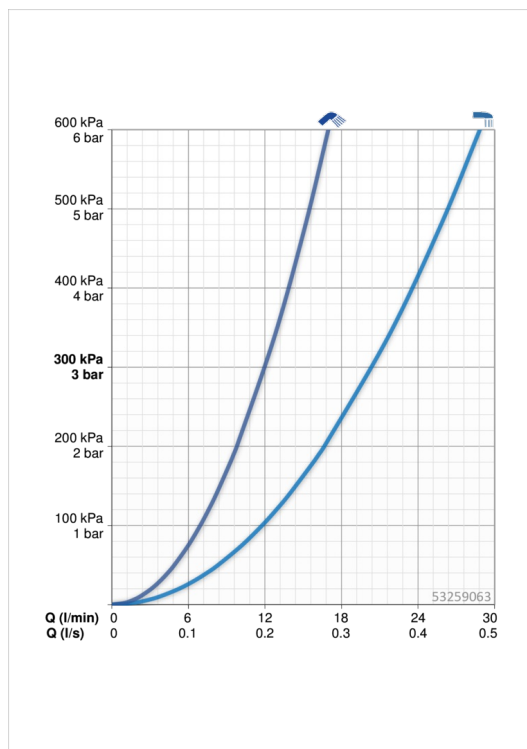

EAN: 4057304006999
static.hansa.com/53259063

trim kit single-lever mixer

- Bath tub
- Sada pro konečnou montáž, Jednopáková
- Montáž na okraj vany, Montáž do obkladů
- Chrom
- Jedna ovládací páka / rukojeť, Páka se symboly teplé a studené vody, Rukojeť regulátoru průtoku
- Ruční sprcha, Sprchová hadice (1750 mm)
- Pulzující proud, Intenzivní proud, Jemný proud
- Zpětný ventil (zpětné ventily)
- Roundwallrosette, Sleeve

Technical data

Flow properties

Flow-rate at 3 bar	20.4 / 12.0 l/min
Pressure loss with flow (0.2 l/s)	3 bar
Pressure loss with flow (0.3 l/s)	3 bar

Technical properties

Hot water supply	max. +65°C
Working pressure	0.5-10 bar
Material	brass

Regulations

EN standard	EN 817
Noise class	I (ISO 3822)