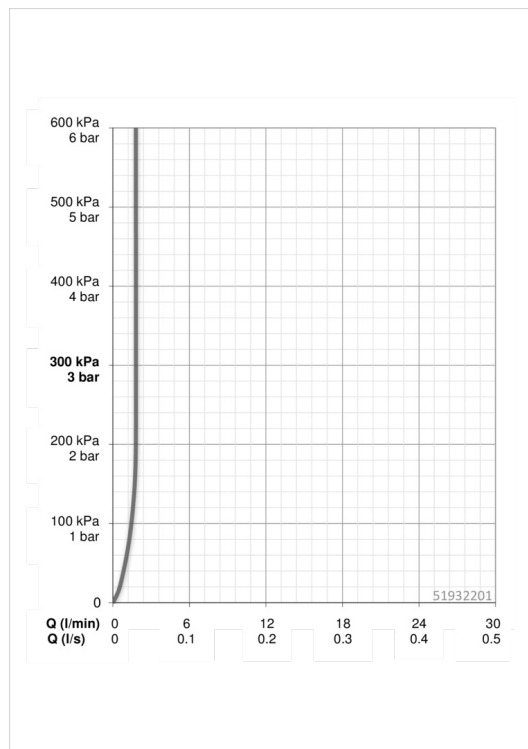

Approvals and Declarations

ItemUN383	UN38-3 Maxell 2CR5