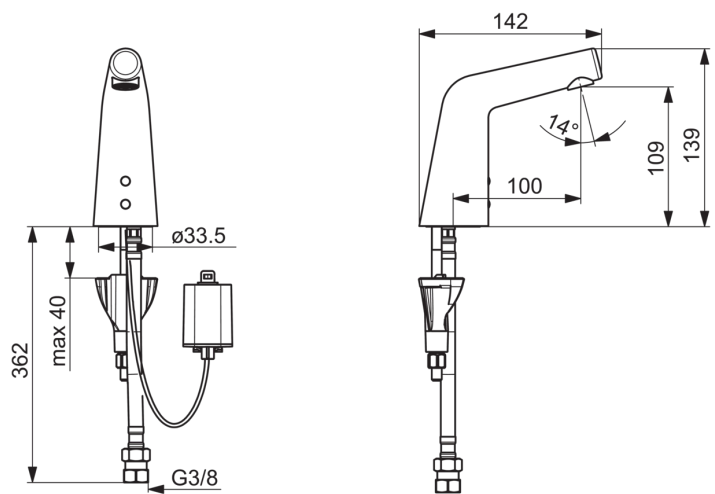

Spare parts

SP51932201

	Name	Code
01	Aerator a klíč, M18.5x1 (5189228334)	59914590
02	Senzor, 6/9/12 V Bluetooth	59914567
03	Upevňovací kroužek pro membránu	59914090
04	Elektromagnetický ventil	59914091
05	Zpětný ventil s filtrem	59914086
06	Čistící filtr	59914085
07	Těsnění, 8x14.3x2	59914087
08	Upevňovací šroub, M8x1, L=130	59914474
09	Upevňovací set	59914475
10	Myčka	59914591
11	Flexibilní hadička, L=375, G3/8-M10x1	59914095
12	Skříňka s monočlánkem	59914154
13	Monočlánek, 2CR5 6 V	59911670