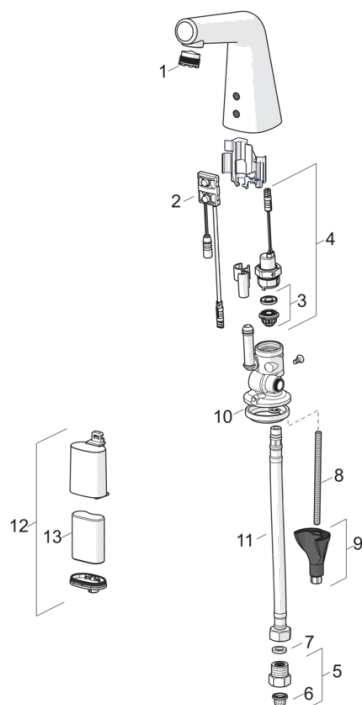

Spare parts

SP51932201

	Name	Code
01	Aerator a klíč, M18.5x1 (5189228334)	59914590
02	Senzor, 6/9/12 V Bluetooth	59914567
03	Upevňovací kroužek pro membránu	59914090
04	Elektromagnetický ventil	59914091
05	Zpětný ventil s filtrem	59914086
06	Čistící filtr	59914085
07	Těsnění, 8x14.3x2	59914087
08	Upevňovací šroub, M8x1, L=130	59914474
09	Upevňovací set	59914475
10	Myčka	59914591
11	Flexibilní hadička, L=375, G3/8-M10x1	59914095
12	Skříňka s monočlánkem	59914154
13	Monočlánek, 2CR5 6 V	59911670