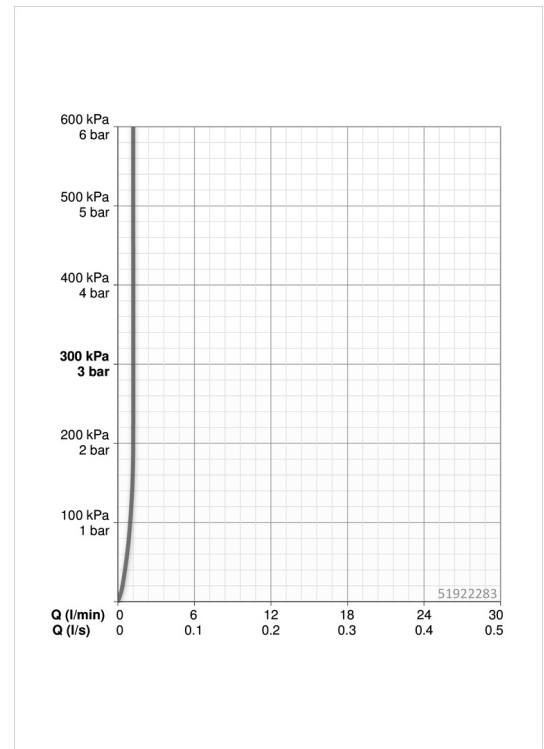

EAN: 4057304006500
static.hansa.com/51922283

one-hole single-lever basin mixer, DN 15

- Washbasin
- S bočním ovládáním
- Stojánková
- Chrom
- Pevné výtokové rameno
- PCA® aerátor s konstatním průtokovým množstvím nezávislým na změnách tlaku, CACHE® aerátor umístěný přímo ve výtokovém rameni vodovodní baterie
- Páka se symboly teplé a studené vody, Jedna ovládací páka / rukojeť
- ø 25 mm keramická kartuše pro ovládání teploty a průtoku vody
- Flexibilní připojovací hadice
- Instalační systém 3S pro bezpečné a jednoduché uchycení baterie
- WithoutPopUpWaste, WithoutDrawRodOpening

Technical data

Flow properties

Flow-rate at 3 bar (with flow controller)	1.2 l/min
Pressure loss with flow (0.1 l/s)	2.1 bar

Technical properties

DN-size (nominal dimension)	DN15
Hot water supply	max. +80°C
Working pressure	0.5-10 bar
Connection size	G3/8
Projection	130 mm
Material	brass

Regulations

EN standard	EN 817
Noise class	I (ISO 3822)