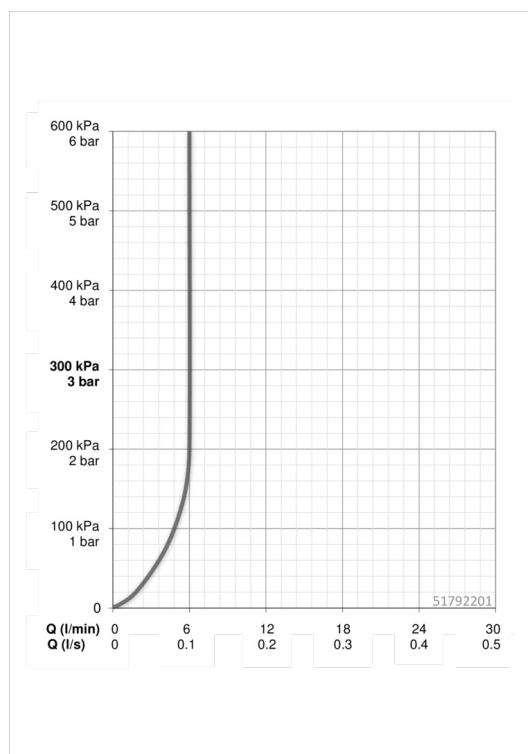

Approvals and Declarations

ItemUN383	UN38-3 Maxell 2CR5