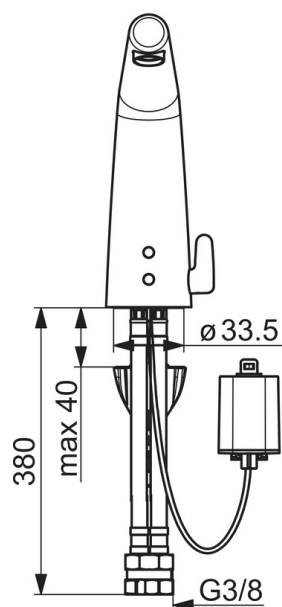

Spare parts

SP51792201

Name	Code
01 Ovladač regulátoru teploty	59914568
02 Upevňovací kroužek pro membránu	59914090
03 Elektromagnetický ventil	59914091
04 Senzor, 6/9/12 V Bluetooth	59914567
05 Aerátor a klíč, M18.5x1	59914592
06 Zpětný ventil s filtrem	59914086
07 Čistící filtr	59914085
08 Těsnění, 8x14.3x2	59914087
09 Regulátor teploty	59914089
10 Upevňovací šroub, M8x1, L=130	59914474
11 Upevňovací set	59914475
12 Myčka	59914591
13 Flexibilní hadička, L=400, G3/8-M10x1	59914593
14 Skříňka s monočlánek	59914154
15 Monočlánek, 2CR5 6 V	59911670
N.I. Tlačný uzávěr odpadu	59913988