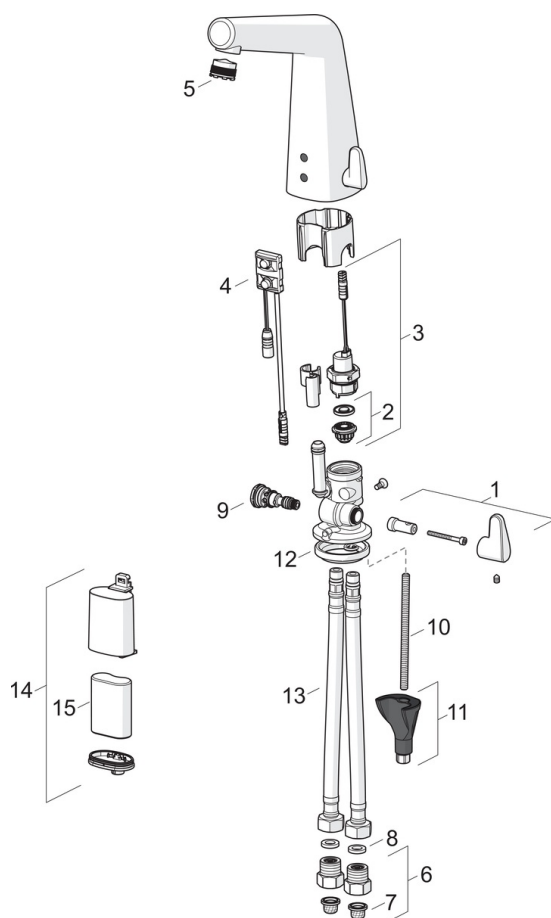

Spare parts

SP51792201

Name	Code
01 Ovladač regulátoru teploty	59914568
02 Upevňovací kroužek pro membránu	59914090
03 Elektromagnetický ventil	59914091
04 Senzor, 6/9/12 V Bluetooth	59914567
05 Aerátor a klíč, M18.5x1	59914592
06 Zpětný ventil s filtrem	59914086
07 Čistící filtr	59914085
08 Těsnění, 8x14.3x2	59914087
09 Regulátor teploty	59914089
10 Upevňovací šroub, M8x1, L=130	59914474
11 Upevňovací set	59914475
12 Myčka	59914591
13 Flexibilní hadička, L=400, G3/8-M10x1	59914593
14 Skříňka s monočlánek	59914154
15 Monočlánek, 2CR5 6 V	59911670
N.I. Tlačný uzávěr odpadu	59913988