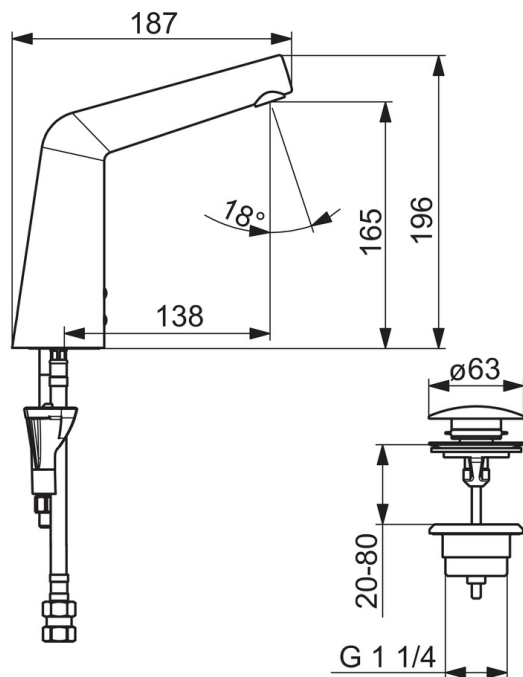

Spare parts

SP51792201

Name	Code
01 Ovladač regulátoru teploty	59914568
02 Upevňovací kroužek pro membránu	59914090
03 Elektromagnetický ventil	59914091
04 Senzor, 6/9/12 V Bluetooth	59914567
05 Aerátor a klíč, M18.5x1	59914592
06 Zpětný ventil s filtrem	59914086
07 Čistící filtr	59914085
08 Těsnění, 8x14.3x2	59914087
09 Regulátor teploty	59914089
10 Upevňovací šroub, M8x1, L=130	59914474
11 Upevňovací set	59914475
12 Myčka	59914591
13 Flexibilní hadička, L=400, G3/8-M10x1	59914593
14 Skříňka s monočlánek	59914154
15 Monočlánek, 2CR5 6 V	59911670
N.I. Tlačný uzávěr odpadu	59913988