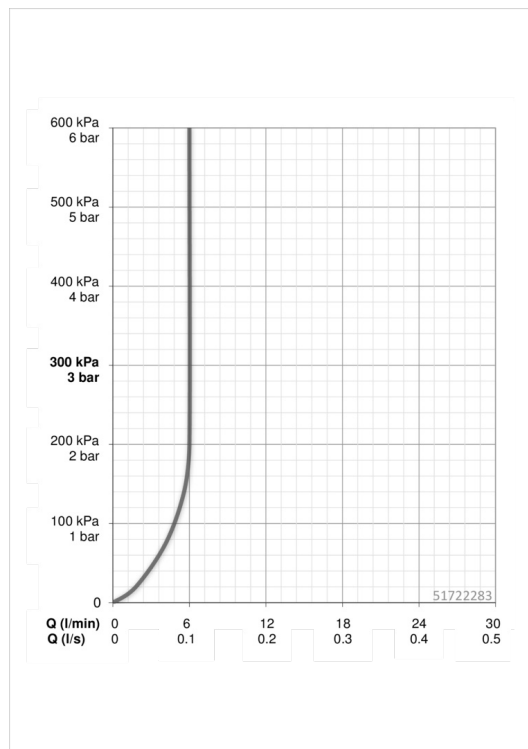

EAN: 4057304006326
static.hansa.com/51722283

one-hole single-lever basin mixer, DN 15

- Washbasin
- Jednopáková
- Stojánková
- Chrom
- Pevné výtokové rameno
- PCA® aerátor s konstatním průtokovým množstvím nezávislým na změnách tlaku, CACHE® aerátor umístěný přímo ve výtokovém rameni vodovodní baterie
- Páka se symboly teplé a studené vody, Jedna ovládací páka / rukojeť
- Funkce pro nastavení maximální teploty a průtoku vody, Teplotní omezovač (lze nastavit dodatečně)
- ø 40 mm keramická kartuše pro ovládání teploty a průtoku vody
- Flexibilní přípojovací hadice
- Instalační systém 3S pro bezpečné a jednoduché uchycení baterie
- WithoutPopUpWaste, WithoutDrawRodOpening

Technical data

Flow properties

Flow-rate at 3 bar (with flow controller)	6.0 l/min
Pressure loss with flow (0.1 l/s)	1 bar

Technical properties

DN-size (nominal dimension)	DN15
Hot water supply	max. +80°C
Working pressure	0.5-10 bar
Connection size	G3/8
Projection	119 mm
Material	brass

Regulations

EN standard	EN 817
Noise class	I (ISO 3822)