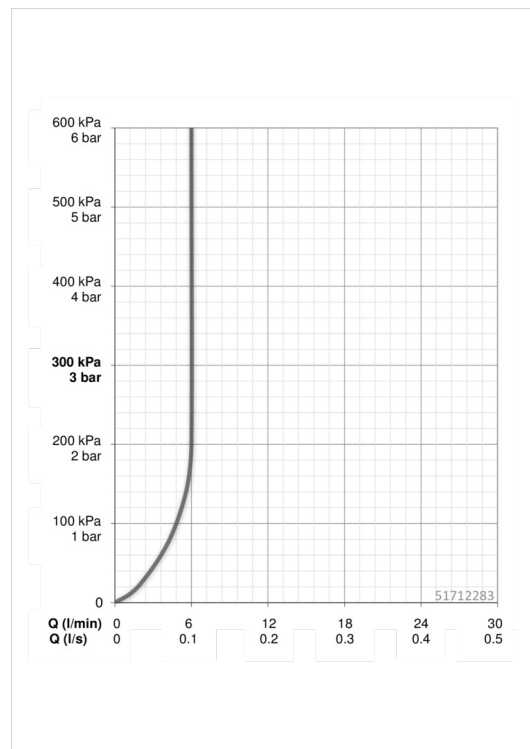

EAN: 4057304006319
static.hansa.com/51712283

one-hole single-lever basin mixer, DN 15

- Washbasin
- Jednopáková
- Stojánková
- Chrom
- Pevné výtokové rameno
- PCA® aerátor s konstatním průtokovým množstvím nezávislým na změnách tlaku, CACHE® aerátor umístěný přímo ve výtokovém rameni vodovodní baterie
- Páka se symboly teplé a studené vody, Jedna ovládací páka / rukojeť
- Mechanický uzávěr odpadu s táhlem
- Funkce pro nastavení maximální teploty a průtoku vody, Teplotní omezovač (lze nastavit dodatečně)
- ø 40 mm keramická kartuše pro ovládání teploty a průtoku vody
- Flexibilní připojovací hadice
- Instalační systém 3S pro bezpečné a jednoduché uchycení baterie

Technical data

Flow properties

Flow-rate at 3 bar (with flow controller)	6.0 l/min
Pressure loss with flow (0.1 l/s)	1 bar

Technical properties

DN-size (nominal dimension)	DN15
Hot water supply	max. +80°C
Working pressure	0.5-10 bar
Connection size	G3/8
Projection	119 mm
Material	brass

Regulations

EN standard	EN 817
Noise class	I (ISO 3822)