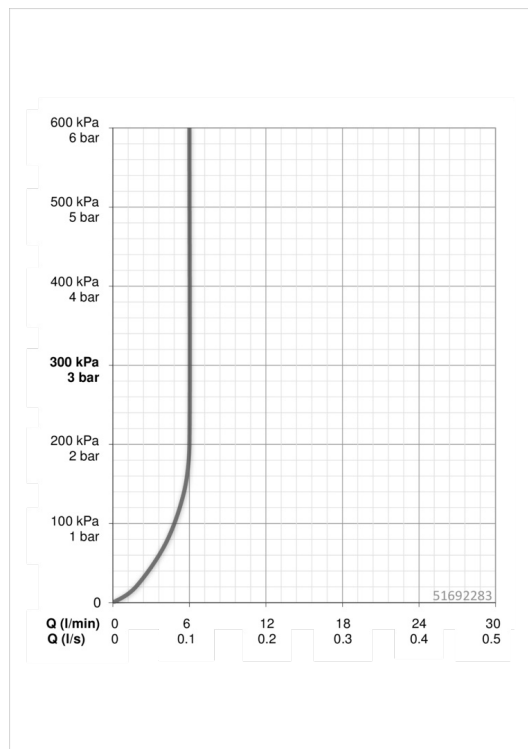

Technical data

Flow properties

| | |
|---|------------------|
| Flow-rate at 3 bar (with flow controller) | 6.0 l/min |
| Pressure loss with flow (0.1 l/s) | 1 bar |

Technical properties

| | |
|-----------------------------|-------------------|
| DN-size (nominal dimension) | DN15 |
| Hot water supply | max. +80°C |
| Working pressure | 0.5-10 bar |
| Connection size | G3/8 |
| Projection | 150 mm |
| Material | brass |

Regulations

| | |
|-------------|---------------------|
| EN standard | EN 817 |
| Noise class | I (ISO 3822) |

Spare parts

SP51692283

| | Name | Code |
|----|---------------------------------------|----------|
| 01 | Páka | 59914574 |
| 02 | Záslepka | 59914573 |
| 03 | Krytka | 59914649 |
| 04 | Upevňovací matice, M42 x1,5, SW 38 | 59914128 |
| 05 | Kartuše, 4.0 Classic | 59914129 |
| 06 | Fitting ring for aerator | 59914645 |
| 07 | Aerator, M18.5x1, TJ | 59913366 |
| 08 | Myčka | 59914650 |
| 09 | Upevňovací set | 59913371 |
| 10 | Flexibilní hadička, L=620, G3/8-M10x1 | 59914289 |