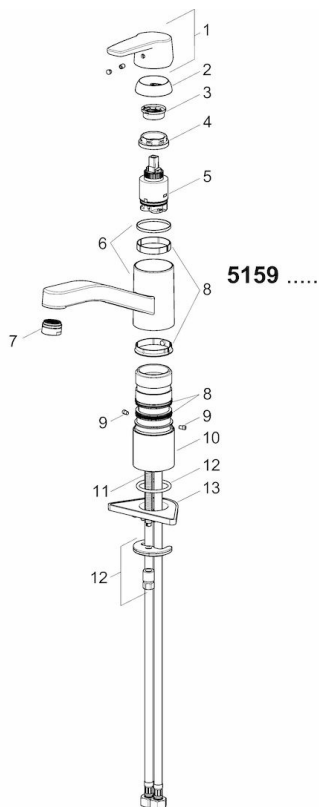

Spare parts

SP51591193

Name	Code
01 Páka	59914417
02 Krytka, 33 x 3 mm	59912504
03 Temperature adjustment limiter	59912325
04 Upevňovací matice, M37x1, AF30	59912111
05 Kartuše, 3.5 Classic	59913075
06 Výtokové rameno	59914432
07 Aerátor, M24x1, Low pressure	59902692
08 Těsnící sada	59913968
09 Omezovač	59914437
10 Distanční podložka	59913973
11 Upevňovací šroub, M8x1, L=140	59912474
12 Upevňovací set	59910749
13 Upevňovací destička	59910008