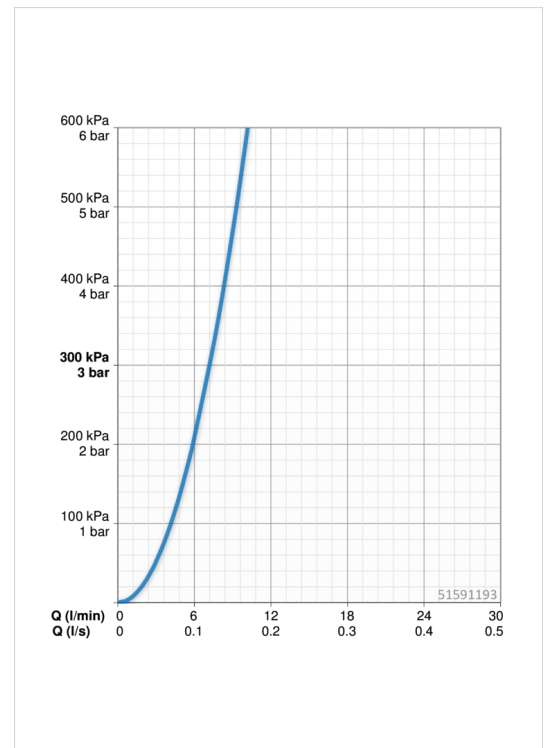

EAN: 4057304002892
static.hansa.com/51591193

- Kitchen
- Jednopáková, Nízký tlak
- Stojánková
- Chrom
- Otočné výtokové rameno, Možnost omezení rozsahu otáčení
- Aerátor s laminárním křišťálově čistým proudem, CASCADE® aerátor
- Páka se symboly teplé a studené vody, Jedna ovládací páka / rukojeť
- Funkce pro nastavení maximální teploty a průtoku vody, Teplotní omezovač (lze nastavit dodatečně)
- ø 35 mm keramická kartuše pro ovládání teploty a průtoku vody
- Flexibilní přípojovací hadice
- Tělo baterie z mosazy DZR, Montážní systém Rapid

Technical data

Flow properties

Flow-rate at 3 bar **7.2 l/min**

Technical properties

DN-size (nominal dimension) **DN15**
Hot water supply **max. +80°C**
Working pressure **0.5-5 bar**
Connection size **G3/8**
Projection **215 mm**
Material **brass**

Regulations

EN standard **EN 817**
Noise class **I(ISO3822)**