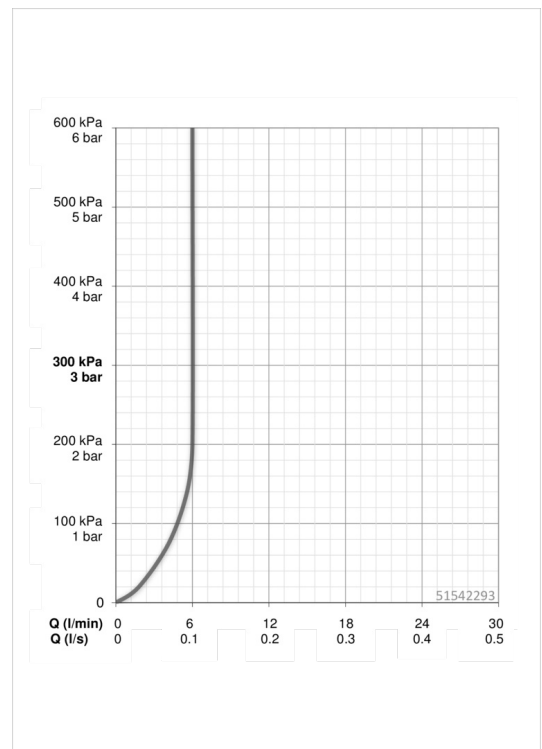

Regulations

EN standard **EN 817**
Noise class **I (ISO3822)**