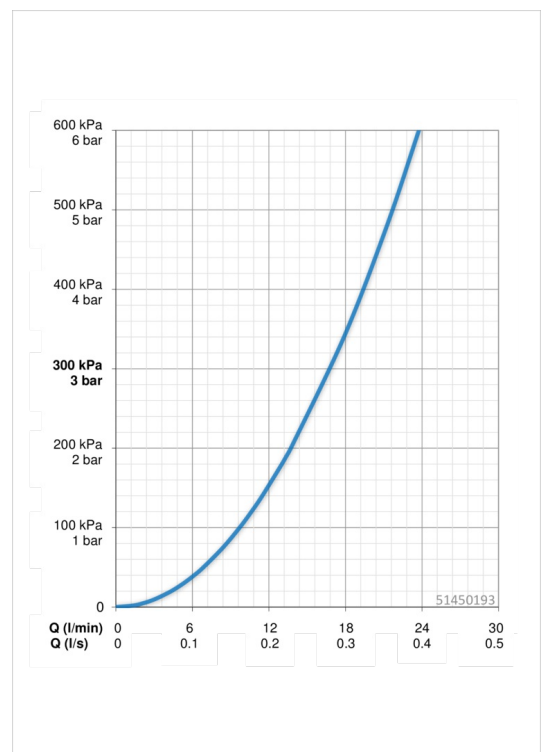

EAN: 4057304002915
static.hansa.com/51450193

- Shower
- Jednopáková
- Montáž na zeď/ nástěnný
- Chrom
- Páka se symboly teplé a studené vody, Jedna ovládací páka / rukojeť
- THERMO COOL. Vyšší bezpečnost díky minimálnímu zahřívání těla armatury, Funkce pro nastavení maximální teploty a průtoku vody, Teplotní omezovač (lze nastavit dodatečně)
- Zpětný ventil (zpětné ventily), $\varnothing$ 35 mm keramická kartuše pro ovládání teploty a průtoku vody
- Etážky
- Tělo baterie z mosazy DZR

Technical data

Flow properties

Flow-rate at 3 bar **16.8 l/min**

Technical properties

DN-size (nominal dimension) **DN15**
Hot water supply **max. +80°C**
Working pressure **0.5-10 bar**
Installation width **CC150 ± 15 mm**

Regulations

EN standard **EN 817**
Noise class **I(ISO 3822)**

Approvals and Declarations

KIWA **K6116/08**