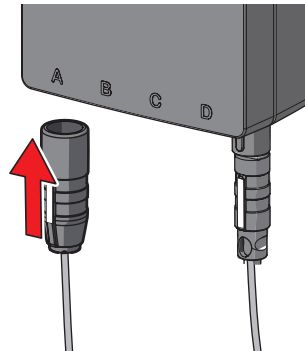

AA 1.5 V Lithium x 2