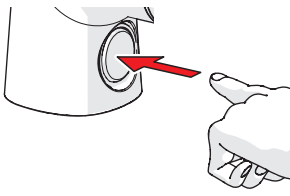

AA 1.5 V Lithium x 2

1

2

3

ON 4h

OFF

ON 12h

OFF