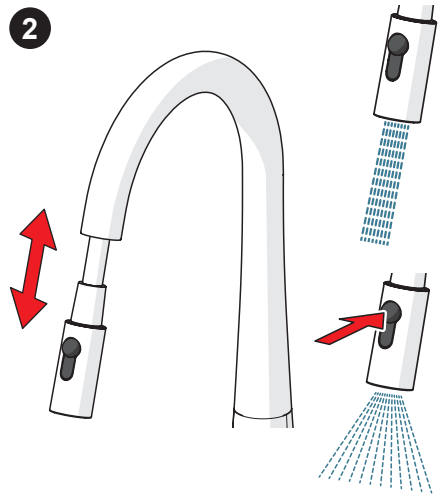

AA 1.5 V Lithium x 2

1

2

3

ON 4h

OFF

ON 12h

OFF