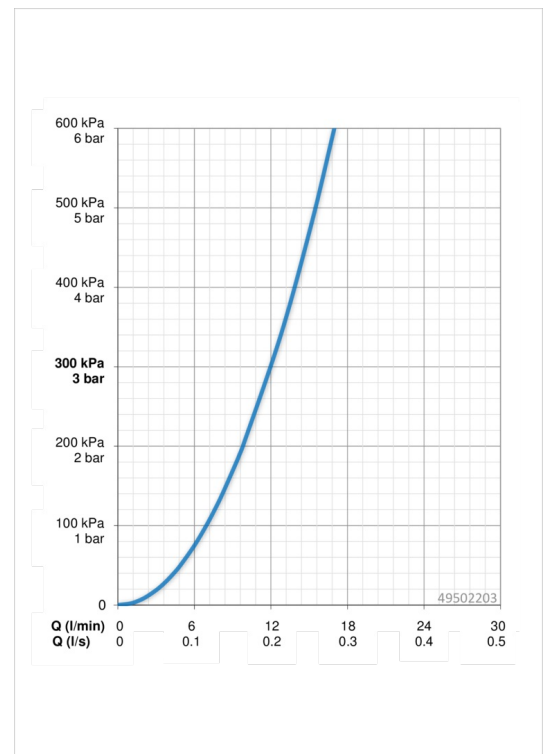

EAN: 4015474261082
static.hansa.com/49502203

- Kitchen
- Jednopáková, Dishwasher valve
- Stojánková
- Chrom
- Otočné výtokové rameno
- CASCADE® aerátor
- Mechanický uzavírací ventil pro myčku nebo pračku
- Páka se symboly teplé a studené vody, Jedna ovládací páka / rukojeť
- Funkce pro nastavení maximální teploty a průtoku vody, Teplotní omezovač (lze nastavit dodatečně)
- $\varnothing$ 35 mm keramická kartuše pro ovládání teploty a průtoku vody
- Flexibilní připojovací hadice
- Tělo baterie z mosazy DZR, Montážní systém Rapid

Technical data

Flow properties

Flow-rate at 3 bar	12.0 l/min
Pressure loss with flow (0.2 l/s)	3 bar

Technical properties

DN-size (nominal dimension)	DN15
Hot water supply	max. +90°C
Working pressure	1-10 bar
Connection size	G3/8
Projection	210 mm
Material	brass

Regulations

EN standard	EN 817
Noise class	I (ISO 3822)