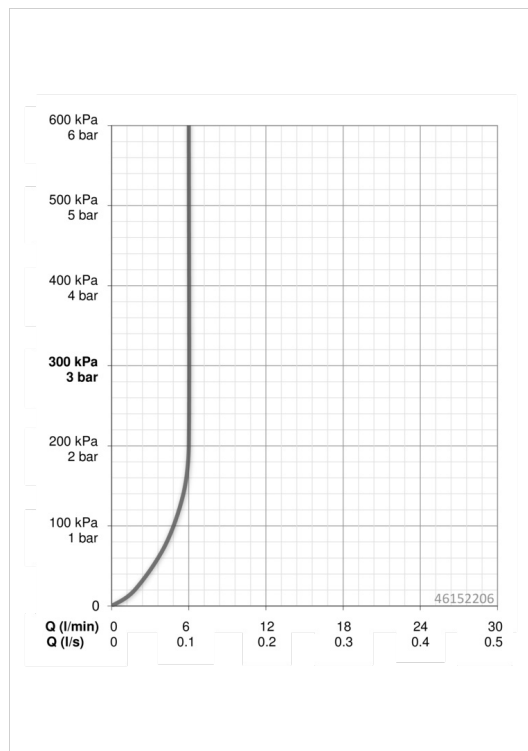

EAN: 4057304010781
static.hansa.com/46152206

- Washbasin
- HealthCare
- Jednopáková
- Stojánková
- Chrom
- Otočné výtokové rameno, Možnosť omezení rozsahu otáčení
- PCA® aerátor s konstatním průtokovým množstvím nezávislým na změnách tlaku, CASCADE® aerátor
- Dlouhá páka, Jedna ovládací páka / rukojeť, Páka se symboly teplé a studené vody
- Funkce pro nastavení maximální teploty a průtoku vody, Teplotní omezovač (lze nastavit dodatečně)
- ø 40 mm keramická kartuše pro ovládání teploty a průtoku vody
- Flexibilní připojovací hadice
- Tělo baterie z mosazy DZR, Instalační systém 3S pro bezpečné a jednoduché uchycení baterie
- WithoutPopUpWaste, WithoutDrawRodOpening

Technical data

Flow properties

Flow-rate at 3 bar (with flow controller)	6.0 l/min
Pressure loss with flow (0.1 l/s)	2 bar

Technical properties

DN-size (nominal dimension)	DN15
Hot water supply	max. +80°C
Working pressure	0.5-10 bar
Connection size	G3/8
Projection	133 mm
Material	brass

Regulations

EN standard	EN 817
Noise class	I (ISO 3822)