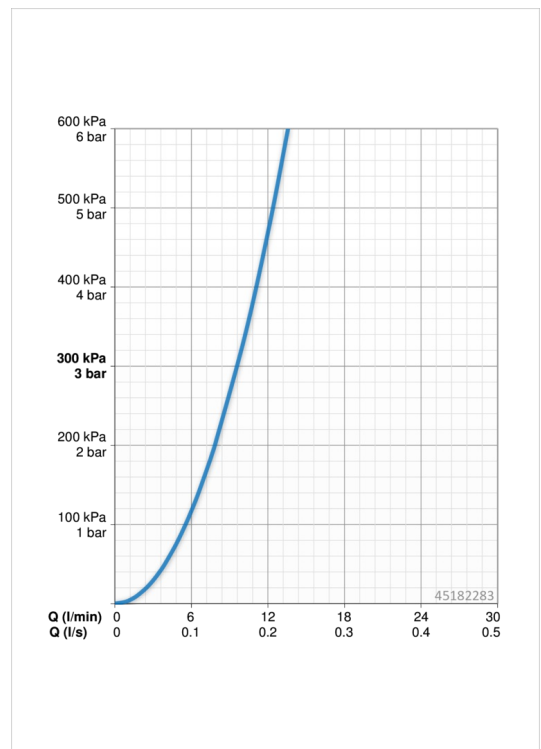

EAN: 4057304003202
static.hansa.com/45182283

- Kitchen
- Jednopáková
- Stojánková
- Chrom
- Otočné výtokové rameno, Vytahovací výtokové rameno, Možnost omezení rozsahu otáčení
- Páka se symboly teplé a studené vody, Jedna ovládací páka / rukojeť
- Vytahovací ruční sprška
- Funkce pro nastavení maximální teploty a průtoku vody, Teplotní omezovač (lze nastavit dodatečně)
- Ø 40 mm keramická kartuše pro ovládání teploty a průtoku vody
- Flexibilní připojovací hadice
- Instalační systém 3S pro bezpečné a jednoduché uchycení baterie, Tělo baterie z mosazy DZR
- zabezpečeno proti zpětnému toku při použití v domácnosti (podle DIN EN 1717)

Technical data

Flow properties

Flow-rate at 3 bar **9.6 l/min**

Technical properties

DN-size (nominal dimension) **DN15**
Hot water supply **max. +80°C**
Working pressure **0.5-10 bar**
Connection size **G3/8**
Projection **231 mm**
Material **brass**

Regulations

EN standard **EN 817**
Noise class **I (ISO 3822) Oras lab.**