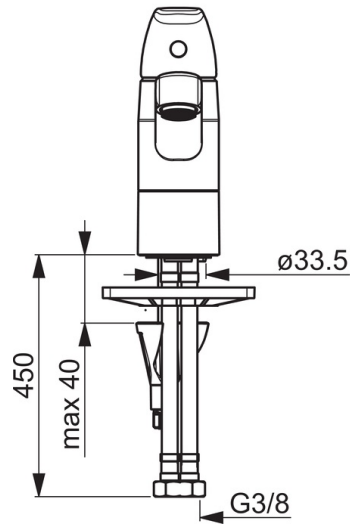

Spare parts

SP45152283

	Name	Code
01	Páka	59914453
02	Krytka	59914482
03	Upevňovací matice, M42 x1,5, SW 38	59914128
04	Kartuše, 4.0 Classic	59914129
05	Výtokové rameno, L=132	59914483
06	Omezovač, 120°	59914489
07	Upevňovací šroub, M8x1, L=130	59914474
08	Upevňovací set	59914475
09	Aerator, M24x1	59914484
10	Kroužek	59914490
11	Těsnící kroužky	59914485
12	Kroužek	59914486
13	Mýčka	59914591
14	Upevňovací destička	59910008