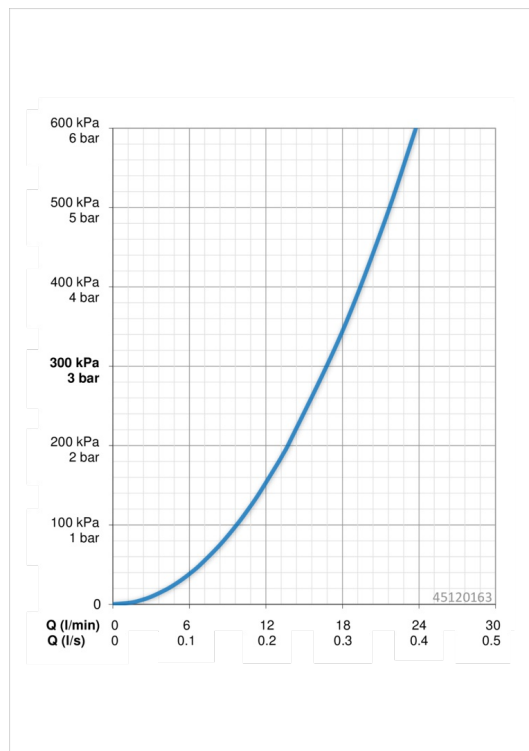

EAN: 4057304004346
static.hansa.com/45120163

- Shower
- Jednopáková
- Montáž na zeď/ nástěnný
- Chrom
- Páka se symboly teplé a studené vody, Jedna ovládací páka / rukojeť
- Funkce pro nastavení maximální teploty a průtoku vody, Teplotní omezovač (lze nastavit dodatečně)
- Zpětný ventil (zpětné ventily), $\varnothing$ 40 mm keramická kartuše pro ovládnání teploty a průtoku vody
- Etážky
- Tělo baterie z mosazí DZR
- zabezpečeno proti zpětnému toku při použití v domácnosti (podle DIN EN 1717)

Technical data

Flow properties

Flow-rate at 3 bar **16.8 l/min**

Technical properties

DN-size (nominal dimension) **DN15**
Hot water supply **max. +90°C**
Working pressure **0.5-10 bar**

Regulations

EN standard **EN 817**

Approvals and Declarations

KIWA **K6116/08**