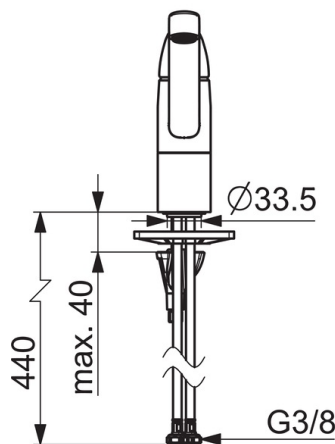

EAN: 4057304014727
static.hansa.com/45082293

- Kitchen
- Jednopáková
- Stojánková
- Chrom
- Otočně výtokové rameno, Možnost omezení rozsahu otáčení, Profilová konstrukce
- CASCADE® aerátor
- Jedna ovládací páka / rukojeť, Páka se symboly teplé a studené vody
- Funkce pro nastavení maximální teploty a průtoku vody
- $\varnothing$ 40 mm keramická kartuše pro ovládání teploty a průtoku vody
- Flexibilní připojovací hadice
- Tělo baterie z mosazí DZR, Instalační systém 3S pro bezpečné a jednoduché uchycení baterie

Technical data

Flow properties

Flow-rate at 3 bar **12.0 l/min**

Technical properties

DN-size (nominal dimension) **DN15**
Hot water supply **max. +80°C**
Working pressure **0.5-10 bar**
Connection size **G3/8**
Projection **213 mm**
Material **brass**

Regulations

EN standard **EN 817**
Noise class **I (ISO 3822) Oras lab.**