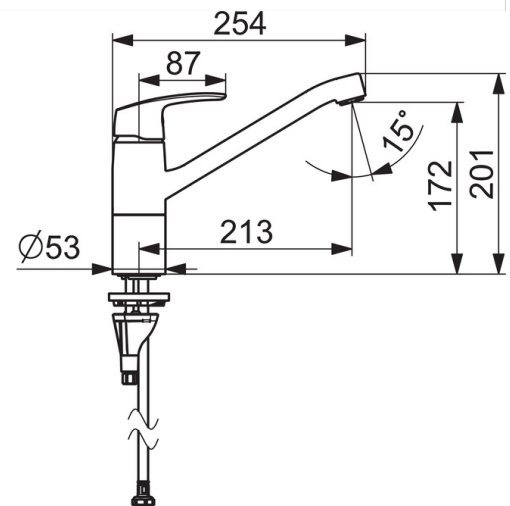

EAN: 4057304014727
static.hansa.com/45082293

- Kitchen
- Jednopáková
- Stojánková
- Chrom
- Otočně výtokové rameno, Možnost omezení rozsahu otáčení, Profilová konstrukce
- CASCADE® aerátor
- Jedna ovládací páka / rukojeť, Páka se symboly teplé a studené vody
- Funkce pro nastavení maximální teploty a průtoku vody
- $\varnothing$ 40 mm keramická kartuše pro ovládání teploty a průtoku vody
- Flexibilní připojovací hadice
- Tělo baterie z mosazí DZR, Instalační systém 3S pro bezpečné a jednoduché uchycení baterie

Technical data

Flow properties

Flow-rate at 3 bar **12.0 l/min**

Technical properties

DN-size (nominal dimension) **DN15**
Hot water supply **max. +80°C**
Working pressure **0.5-10 bar**
Connection size **G3/8**
Projection **213 mm**
Material **brass**

Regulations

EN standard **EN 817**
Noise class **I (ISO 3822) Oras lab.**