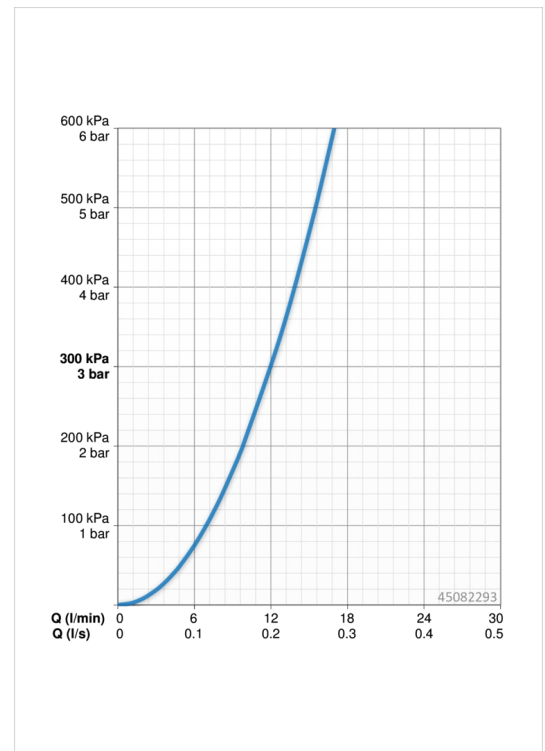

EAN: 4057304014727
static.hansa.com/45082293

- Kitchen
- Jednopáková
- Stojánková
- Chrom
- Otočně výtokové rameno, Možnost omezení rozsahu otáčení, Profilová konstrukce
- CASCADE® aerátor
- Jedna ovládací páka / rukojeť, Páka se symboly teplé a studené vody
- Funkce pro nastavení maximální teploty a průtoku vody
- $\varnothing$ 40 mm keramická kartuše pro ovládání teploty a průtoku vody
- Flexibilní připojovací hadice
- Tělo baterie z mosazí DZR, Instalační systém 3S pro bezpečné a jednoduché uchycení baterie

Technical data

Flow properties

Flow-rate at 3 bar **12.0 l/min**

Technical properties

DN-size (nominal dimension) **DN15**
Hot water supply **max. +80°C**
Working pressure **0.5-10 bar**
Connection size **G3/8**
Projection **213 mm**
Material **brass**

Regulations

EN standard **EN 817**
Noise class **I (ISO 3822) Oras lab.**