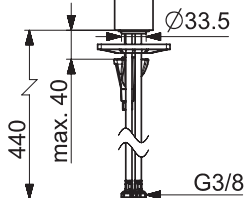

4508 2293

I (ISO 3822) Oras lab.
EN 817
50 - 1000 kPa
0.20 l/s (300 kPa)
max. +80°C

[static.hansa.com/4508 2293](http://static.hansa.com/4508_2293)