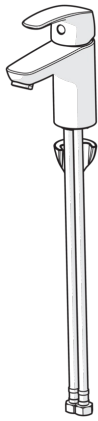

Spare parts

SP45052283

	Name	Code
01	Páka	59914453
02	Krytka	59914478
03	Upevňovací matice, M42 x1,5, SW 38	59914128
04	Kartuše, 4.0 Classic	59914129
05	Upevňovací šroub, M8x1, L=130	59914474
06	Upevňovací set	59914475
07	Aerator, M24x1, 6 l/min	59914476
08	Myčka	59913653
09	Šroubení	59914133
N.I.	Bidetta-ruční sprcha	59914465
N.I.	Flexibilní hadička, L=375, G3/8-M10x1	59914188
N.I.	Vypouštěcí ventil, (2019-)	59914764
N.I.	Držák sprchy, (2015-)	59914178