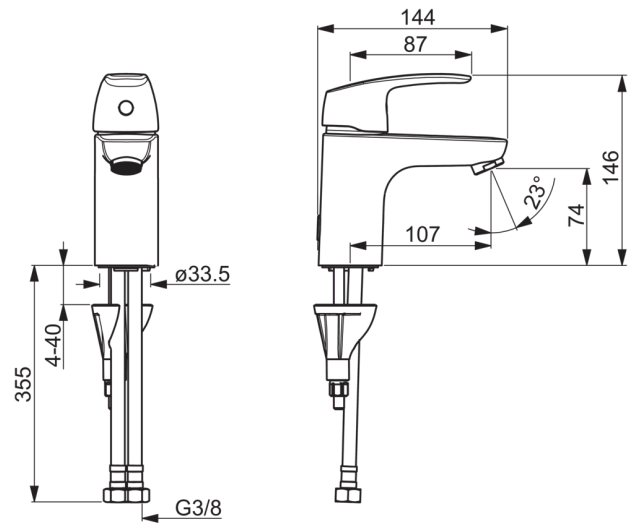

Spare parts

SP45052283

	Name	Code
01	Páka	59914453
02	Krytka	59914478
03	Upevňovací matice, M42 x1,5, SW 38	59914128
04	Kartuše, 4.0 Classic	59914129
05	Upevňovací šroub, M8x1, L=130	59914474
06	Upevňovací set	59914475
07	Aerator, M24x1, 6 l/min	59914476
08	Myčka	59913653
09	Šroubení	59914133
N.I.	Bidetta-ruční sprcha	59914465
N.I.	Flexibilní hadička, L=375, G3/8-M10x1	59914188
N.I.	Vypouštěcí ventil, (2019-)	59914764
N.I.	Držák sprchy, (2015-)	59914178