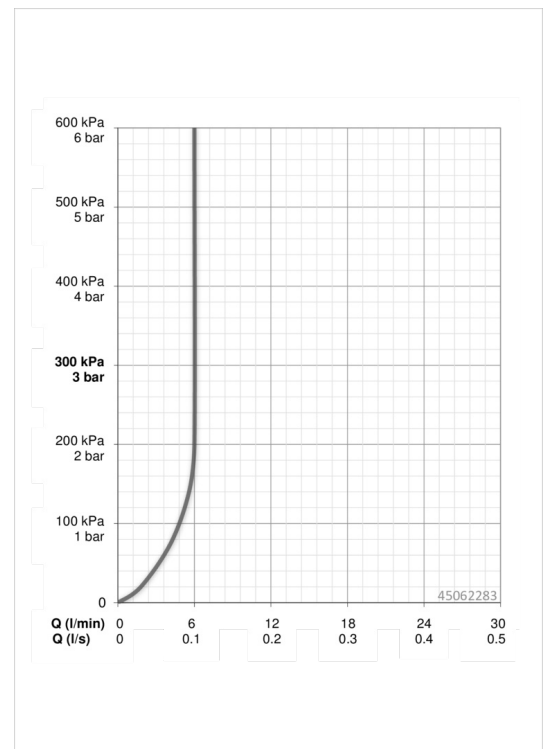

EAN: 4057304003066
static.hansa.com/45062283

- Washbasin
- Jednopáková
- Stojánková
- Chrom
- Pevné výtokové rameno
- PCA® aerátor s konstatním průtokovým množstvím nezávislým na změnách tlaku, CASCADE® aerátor
- Páka se symboly teplé a studené vody, Jedna ovládací páka / rukojeť
- Funkce pro nastavení maximální teploty a průtoku vody, Teplotní omezovač (lze nastavit dodatečně)
- ø 40 mm keramická kartuše pro ovládání teploty a průtoku vody
- Flexibilní připojovací hadice
- Instalační systém 3S pro bezpečné a jednoduché uchycení baterie, Tělo baterie z mosazy DZR
- WithoutPopUpWaste, WithoutDrawRodOpening

Technical data

Flow properties

Flow-rate at 3 bar (with flow controller) **6.0 l/min**

Technical properties

DN-size (nominal dimension) **DN15**
Hot water supply **max. +80°C**
Working pressure **0.5-10 bar**
Connection size **G3/8**
Projection **107 mm**

Regulations

EN standard **EN 817**

Approvals and Declarations

KIWA **K6116/08**