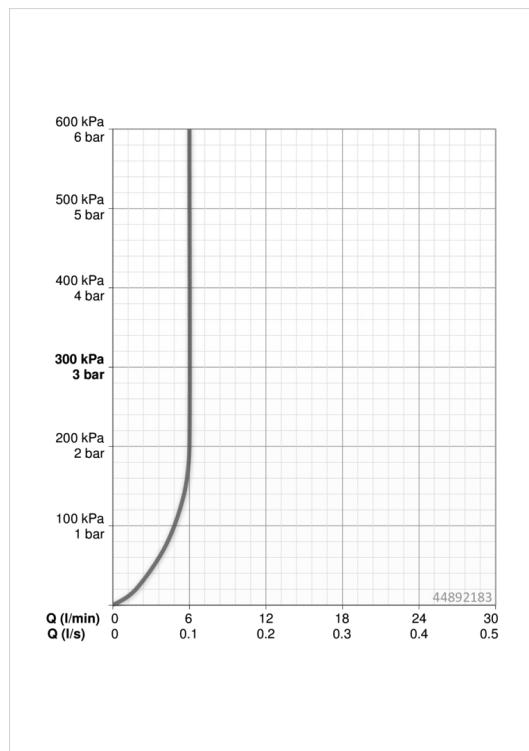

EAN: 4057304014772
static.hansa.com/44892183

- Washbasin
- Jednopáková, Sada pro konečnou montáž
- Upevnění na zeď pro vestavěnou jednotku
- Chrom
- Pevné výtokové rameno
- PCA® aerátor s konstatním průtokovým množstvím nezávislým na změnách tlaku, CACHE® aerátor umístěný přímo ve výtokovém rameni vodovodní baterie
- Jedna ovládací páka / rukojeť, Páka se symboly teplé a studené vody
- Squarewallrosette, Sleeve

Technical data

Flow properties

Flow-rate at 3 bar (with flow controller) **6.0 l/min**

Technical properties

DN-size (nominal dimension) **DN 15**
Hot water supply **max. +90°C**
Working pressure **0.5-10 bar**
Projection **190 mm**

Regulations

EN standard **EN 817**