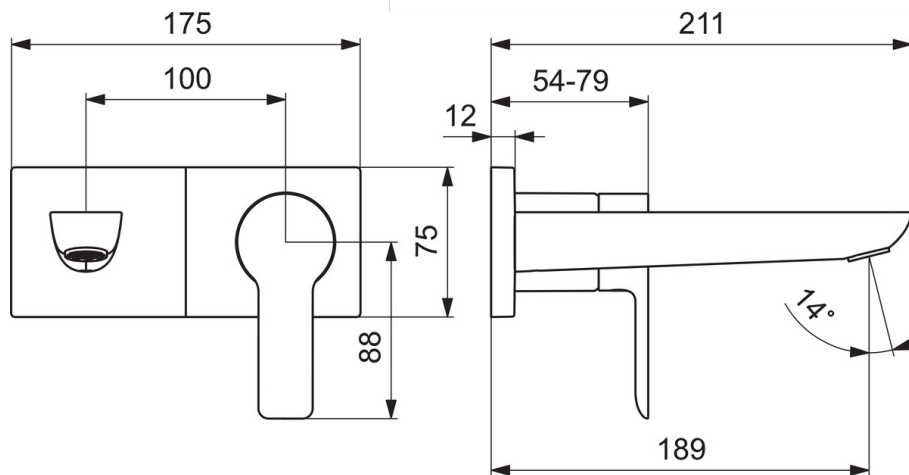

EAN: 4057304014772
static.hansa.com/44892183

- Washbasin
- Jednopáková, Sada pro konečnou montáž
- Upevnění na zeď pro vestavěnou jednotku
- Chrom
- Pevné výtokové rameno
- PCA® aerátor s konstatním průtokovým množstvím nezávislým na změnách tlaku, CACHE® aerátor umístěný přímo ve výtokovém rameni vodovodní baterie
- Jedna ovládací páka / rukojeť, Páka se symboly teplé a studené vody
- Squarewallrosette, Sleeve

Technical data

Flow properties

Flow-rate at 3 bar (with flow controller) **6.0 l/min**

Technical properties

DN-size (nominal dimension) **DN 15**
Hot water supply **max. +90°C**
Working pressure **0.5-10 bar**
Projection **190 mm**

Regulations

EN standard **EN 817**