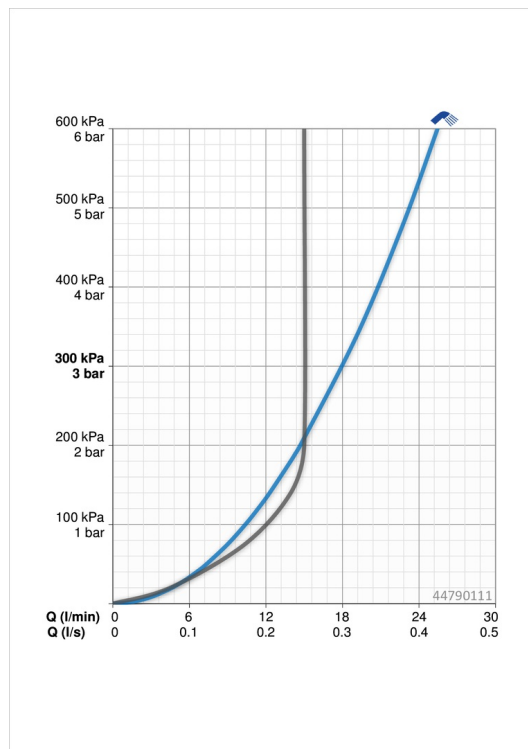

Regulations

EN standard	EN 1112