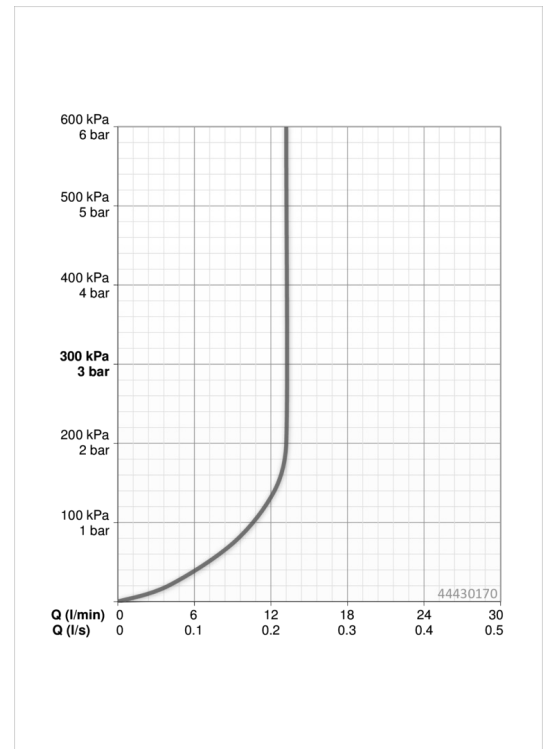

Regulations

EN standard **EN 1112**