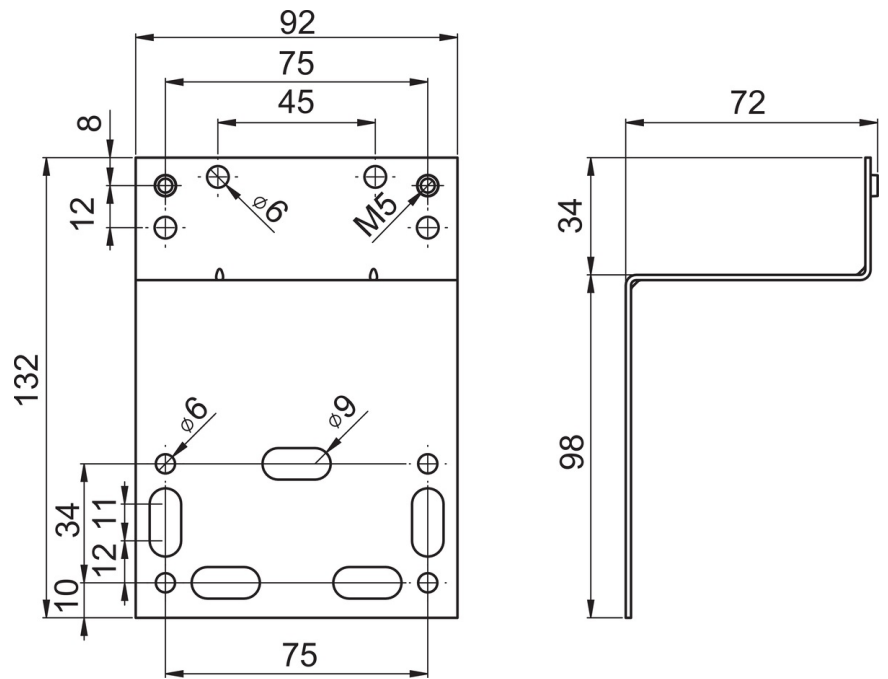

EAN: 4015474257535
static.hansa.com/44050100

- Accessories
- Upevňovací sada
- assembly angle -set for exact and easy installation of the concealed installation unit and mounting rail. 2 x assembly angle with mounting parts; fixing screws for the assembling valves

Technical data

Spare parts

SP44050100

	Name	Code
11.1	Sada šroubů	59913706

CONTENT NOT AVAILABLE