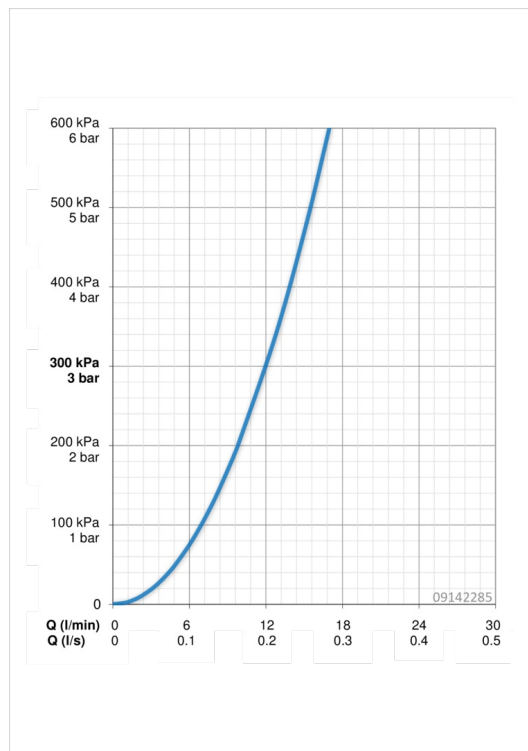

EAN: 4015474261136
static.hansa.com/09142285

- Kitchen
- Jednopáková
- Stojánková
- Chrom
- Otočné výtokové rameno
- CASCADE® aerátor
- Jedna ovládací páka / rukojeť, Třmenová páka, Páka se symboly teplé a studené vody
- Funkce pro nastavení maximální teploty a průtoku vody, Teplotní omezovač (lze nastavit dodatečně)
- $\varnothing$ 35 mm keramická kartuše pro ovládání teploty a průtoku vody
- Flexibilní připojovací hadice
- povrchy přicházející do styku s pitnou vodou obsahují méně než 0,3 % olova, Tělo baterie z mosazy DZR, Vodní cesty bez poniklování, Montážní systém Rapid

Technical data

Flow properties

Flow-rate at 3 bar	12.0 l/min
Pressure loss with flow (0.2 l/s)	3 bar

Technical properties

DN-size (nominal dimension)	DN15
Hot water supply	max. +90°C
Working pressure	1-10 bar
Connection size	G3/8
Projection	199 mm
Material	brass

Regulations

EN standard	EN 817