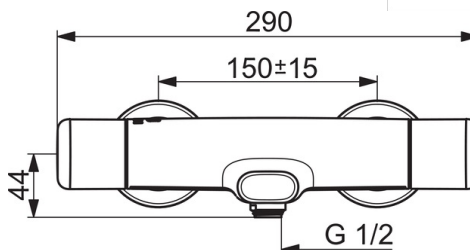

EAN: 4057304013454
static.hansa.com/08717100

- Bathtub
- HealthCare
- Termostatický
- Montáž na zeď/ nástěnný
- Chrom
- Pevné výtokové rameno
- CASCADE® aerátor
- Rukojeť regulátoru teploty, Rukojeť regulátoru průtoku, Eco funkce k omezení průtoku vody
- Otočný přepínač, Přepínač integrovaný do ovládače průtoku
- Teplotní omezovač (lze nastavit dodatečně), Bezpečnostní pojistka proti opaření při 38 °C, THERMO COOL. Vyšší bezpečnost díky minimálnímu zahřívání těla armatury
- Uzavírací vršek s keramickými destičkami, Termostatická kartuše pro ovládání teploty, Zpětný ventil (zpětné ventily), Filtr(y) na nečistoty
- Etážky, Krycí deska(y), Trojitě těsněný vnější díl
- Tělo baterie z mosazy DZR
- Retrofit safety lock 02000710 against scalding, can be ordered optionally. Limiter adjustable between 38°-42° C during mounting.

Technical data

Flow properties

Flow-rate at 3 bar **24.2 / 15.0 l/min**

Technical properties

Hot water supply **max. +90°C**
Working pressure **1-10 bar**
Connection size **G1/2**
Installation width **CC150± 15 mm**
Projection **168 mm**
Material **brass**

Regulations

EN standard **EN 1111**
Noise class **II (ISO 3822)**