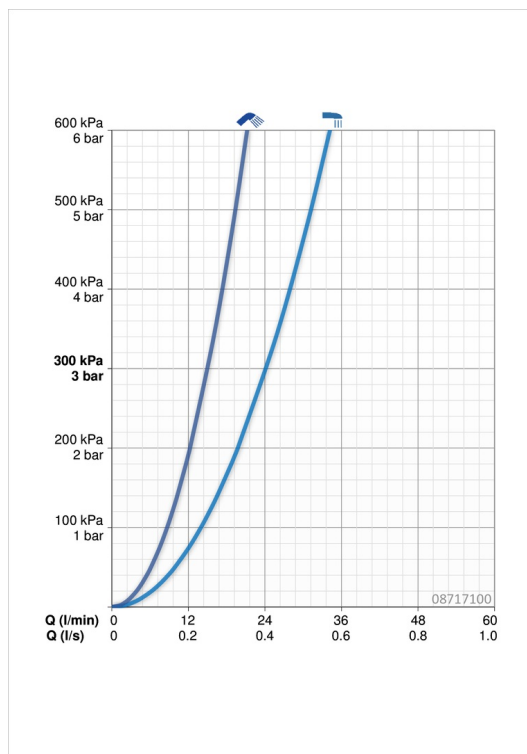

EAN: 4057304013454
static.hansa.com/08717100

- Bathtub
- HealthCare
- Termostatický
- Montáž na zeď/ nástěnný
- Chrom
- Pevné výtokové rameno
- CASCADE® aerátor
- Rukojeť regulátoru teploty, Rukojeť regulátoru průtoku, Eco funkce k omezení průtoku vody
- Otočný přepínač, Přepínač integrovaný do ovládače průtoku
- Teplotní omezovač (lze nastavit dodatečně), Bezpečnostní pojistka proti opaření při 38 °C, THERMO COOL. Vyšší bezpečnost díky minimálnímu zahřívání těla armatury
- Uzavírací vršek s keramickými destičkami, Termostatická kartuše pro ovládání teploty, Zpětný ventil (zpětné ventily), Filtr(y) na nečistoty
- Etážky, Krycí deska(y), Trojitě těsněný vnější díl
- Tělo baterie z mosazy DZR
- Retrofit safety lock 02000710 against scalding, can be ordered optionally. Limiter adjustable between 38°-42° C during mounting.

Technical data

Flow properties

Flow-rate at 3 bar **24.2 / 15.0 l/min**

Technical properties

Hot water supply **max. +90°C**
Working pressure **1-10 bar**
Connection size **G1/2**
Installation width **CC150± 15 mm**
Projection **168 mm**
Material **brass**

Regulations

EN standard **EN 1111**
Noise class **II (ISO 3822)**