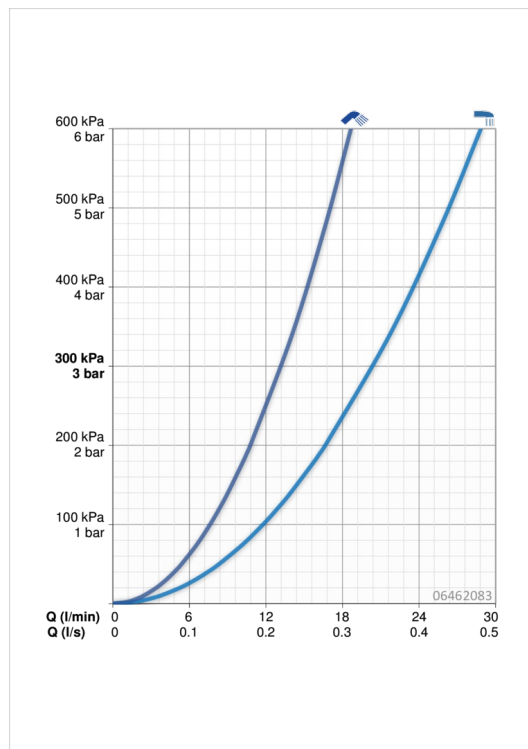

Regulations

EN standard **EN 817**