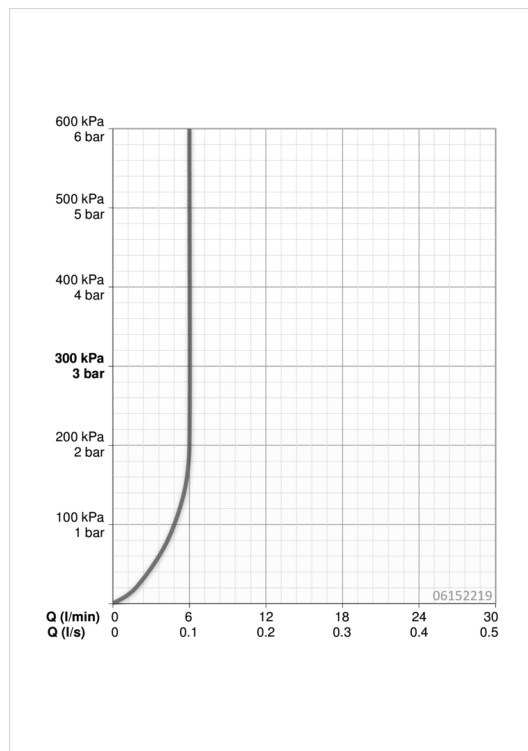

Approvals and Declarations

ItemUN383 **UN38-3 Maxell 2CR5**