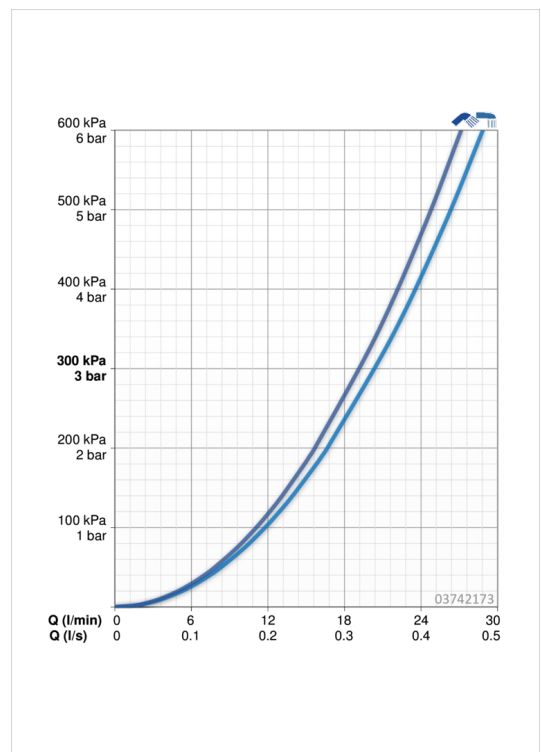

EAN: 4015474212763
static.hansa.com/03742173

- Bathhtub
- Jednopáková
- Montáž na zeď/ nástěnný
- Chrom
- CACHE® aerátor umístěný přímo ve výtokovém rameni vodovodní baterie
- Jedna ovládací páka / rukojeť, Páka se symboly teplé a studené vody
- Tažný přepínač, Automatické zpětné přepínání sprcha/vana
- Funkce pro nastavení maximální teploty a průtoku vody, Teplotní omezovač (lze nastavit dodatečně)
- Zpětný ventil (zpětné ventily), $\varnothing$ 35 mm keramická kartuše pro ovládání teploty a průtoku vody
- Etážky, Krycí deska(y), Tlumiče
- Tělo baterie z mosazy DZR
- zabezpečeno proti zpětnému toku při použití v domácnosti (podle DIN EN 1717)

Technical data

Flow properties

Flow-rate at 3 bar **20.4 / 19.2 l/min**

Technical properties

DN-size (nominal dimension) **DN15**
Hot water supply **max. +90°C**
Working pressure **0.5-10 bar**
Projection **163 mm**

Regulations

EN standard **EN 817**

Approvals and Declarations

KIWA **K6116/08**