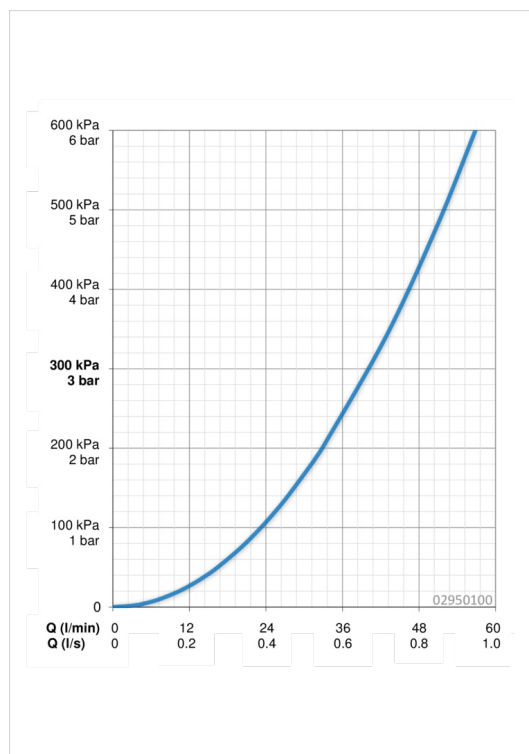

## Technical data

### Flow properties

Flow-rate at 3 bar **40.2 l/min**

### Technical properties

DN-size (nominal dimension) **DN15**  
 Hot water supply **max. +90°C**  
 Working pressure **1-10 bar**  
 Connection size **G1/2**