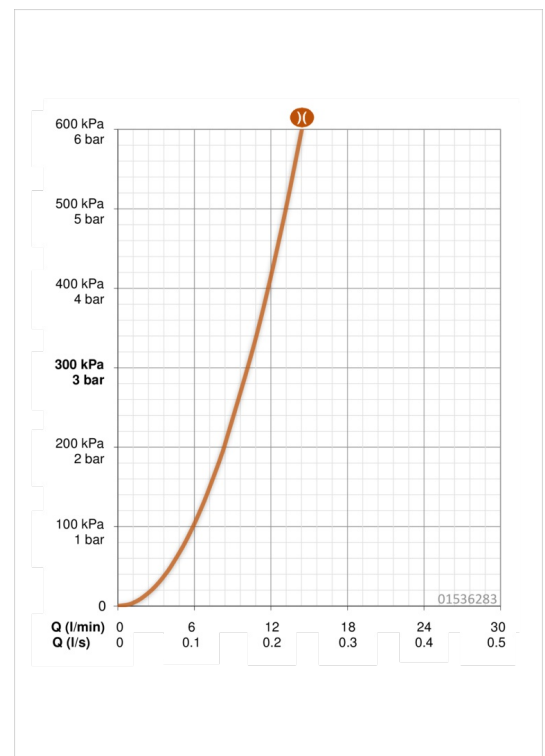

EAN: 4057304013126
static.hansa.com/01536283

- Washbasin
- HealthCare
- Jednopáková
- Montáž na zeď/ nástěnný
- Chrom
- Otočné výtokové rameno, Možnost omezení rozsahu otáčení
- Aerátor s laminárním křišťálově čistým proudem
- Dlouhá páka, Páka se symboly teplé a studené vody, Jedna ovládací páka / rukojeť
- Funkce pro nastavení maximální teploty a průtoku vody, Teplotní omezovač (lze nastavit dodatečně)
- Filtr(y) na nečistoty, $\varnothing$ 40 mm keramická kartuše pro ovládání teploty a průtoku vody
- Etážky, Krycí deska(y), Uzavírací ventil(y), Tlumiče, Trojitě těsněný vnější díl
- Tělo baterie z mosazy DZR, Vodní cesty bez poniklování

Technical data

Flow properties

Flow-rate at 3 bar (with flow reducers) **10.2 l/min**

Technical properties

DN-size (nominal dimension) **DN15**
Hot water supply **max. +90°C**
Working pressure **0.5-10 bar**
Connection size **G1/2**
Installation width **CC150± 15 mm**
Projection **277 mm**
Material **brass**

Regulations

EN standard **EN 817**
Noise class **I (ISO 3822)**

Approvals and Declarations

KIWA **K6116/08**