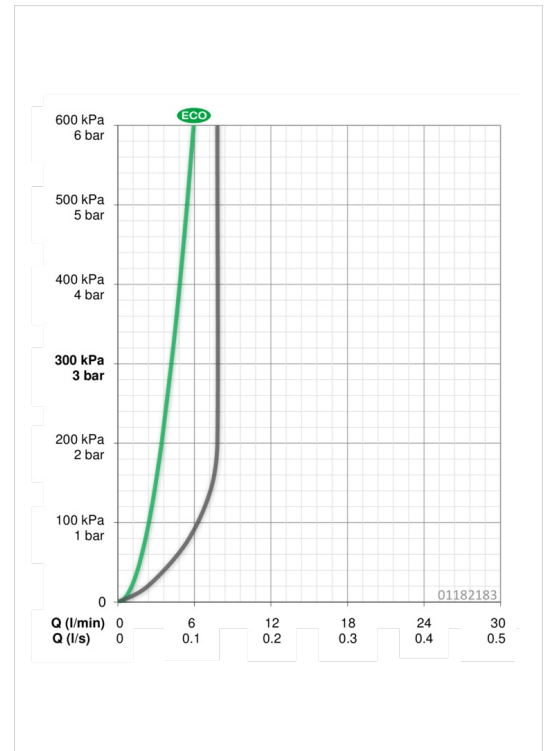

EAN: 4015474271197
static.hansa.com/01182183

- Washbasin
- Jednopáková
- Stojánková
- Chrom
- Otočné výtokové rameno
- PCA® aerátor s konstatním průtokovým množstvím nezávislým na změnách tlaku, Výkyvný aerator
- Páka se symboly teplé a studené vody, Jedna ovládací páka / rukojeť
- Funkce pro nastavení maximální teploty a průtoku vody, Teplotní omezovač (lze nastavit dodatečně)
- ø 48 mm keramická eco kartuše pro ovládání teploty a průtoku vody
- Měděné přípojovací trubky
- Tělo baterie z mosazy DZR
- WithoutPopUpWaste, WithoutDrawRodOpening

Technical data

Flow properties

Eco-flow at 3 bar	4.2 l/min
Flow-rate at 3 bar (with flow controller)	7.8 l/min

Technical properties

DN-size (nominal dimension)	DN15
Hot water supply	max. +90°C
Working pressure	0.5-10 bar
Connection size	Ø10
Projection	157 mm
Material	brass

Regulations

EN standard	EN 817

Approvals and Declarations

KIWA	K6116/08