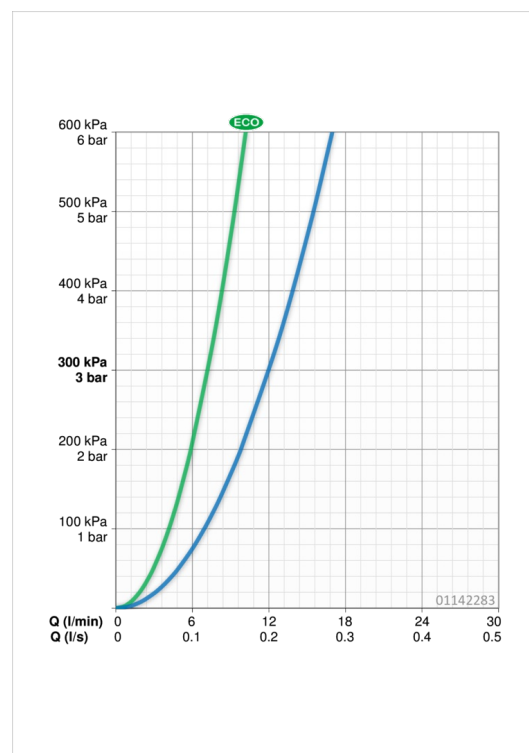

EAN: 4015474276543
static.hansa.com/01142283

Single-lever kitchen mixer, DN 15

- Kitchen
- Jednopáková
- Stojánková
- Chrom
- Otočné výtokové rameno, Litá konstrukce
- CASCADE® aerátor
- Páka se symboly teplé a studené vody, Jedna ovládací páka / rukojeť
- Funkce pro nastavení maximální teploty a průtoku vody, Teplotní omezovač (lze nastavit dodatečně)
- ø 48 mm keramická eco kartuše pro ovládání teploty a průtoku vody
- Flexibilní připojovací hadice
- Tělo baterie z mosazy DZR, povrchy přicházející do styku s pitnou vodou obsahují méně než 0,3 % olova, Vodní cesty bez poniklování, Montážní systém Rapid

Technical data

Flow properties

Eco-flow at 3 bar	7.2 l/min
Flow-rate at 3 bar	12.0 l/min

Technical properties

DN-size (nominal dimension)	DN15
Hot water supply	max. +90°C
Working pressure	0.5-10 bar
Connection size	G3/8
Projection	203 mm
Material	brass

Regulations

EN standard	EN 817

Approvals and Declarations

KIWA	K6116/08