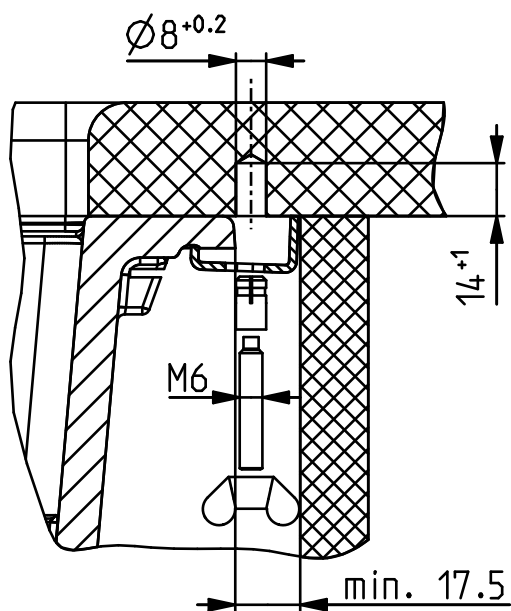

Installation into a cabinet with a mask - use of accessories 2 x 1135533 (not included)
 Vgradnja v omarico z masko - uporaba pribora 2 x 1135533 (ni priložen)

Cut-out 681x422-R12 G-U

Scale: 1:5

Format: A4